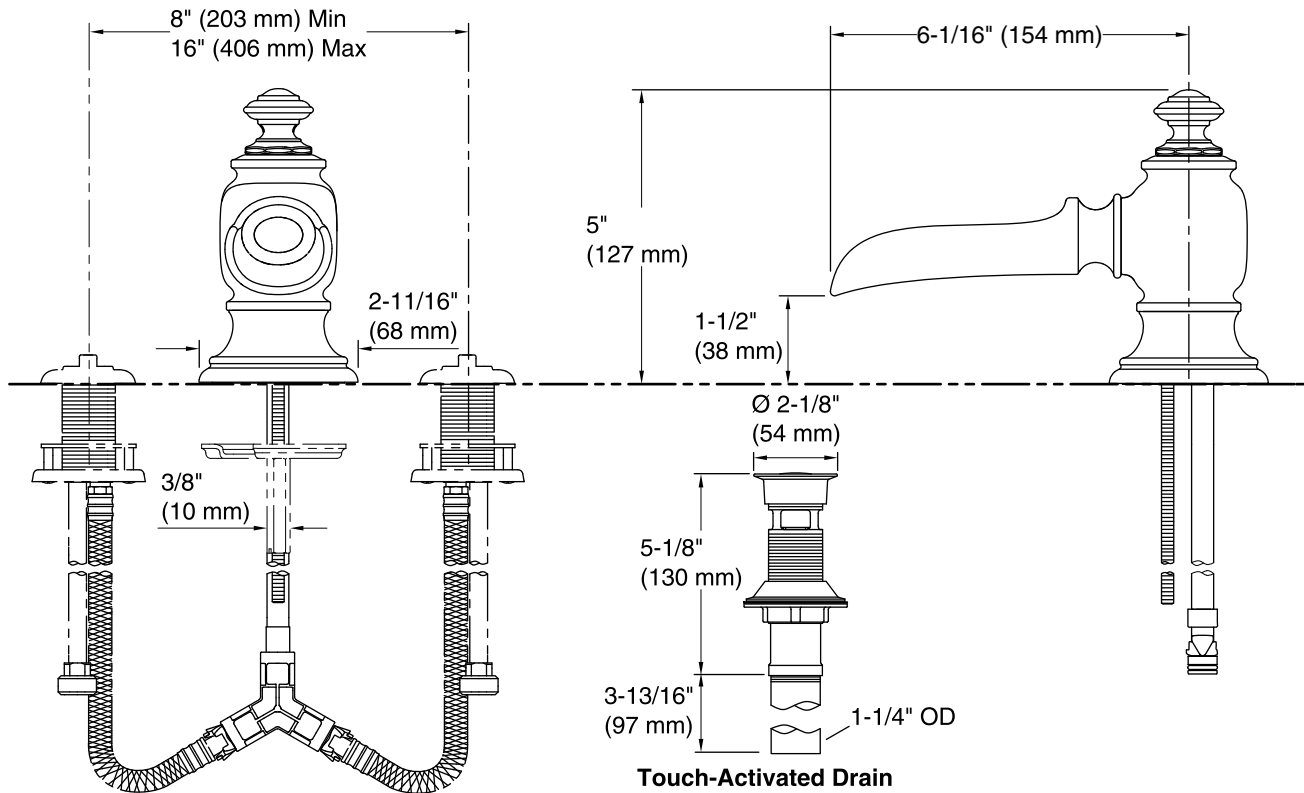

Features

- 6 1/16" spout reach.
- Includes open flume spout and metal touch-activated drain.
- Handles sold separately.
- Coordinate with Artifacts faucets, accessories, and showering components to complete your bathroom.

Technical Information

All product dimensions are nominal.

Faucet:

Flow rate: 1.2 gal/min (4.5 l/min)

Pressure: 60 psi (4.1 bar)

Drain included: Yes

Notes

Install this product according to the installation instructions.