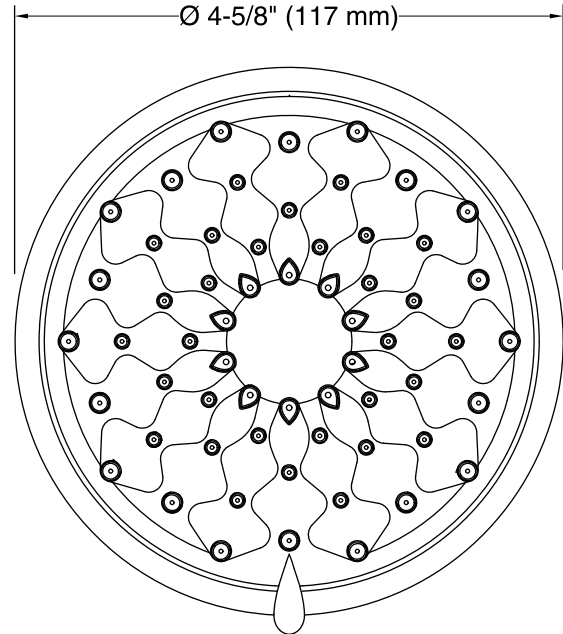

Technical Information

All product dimensions are nominal.

Showerhead/Body Spray:

Rated maximum flow: 2 gal/min (7.6 l/min)

Notes

Install this product according to the installation guide.