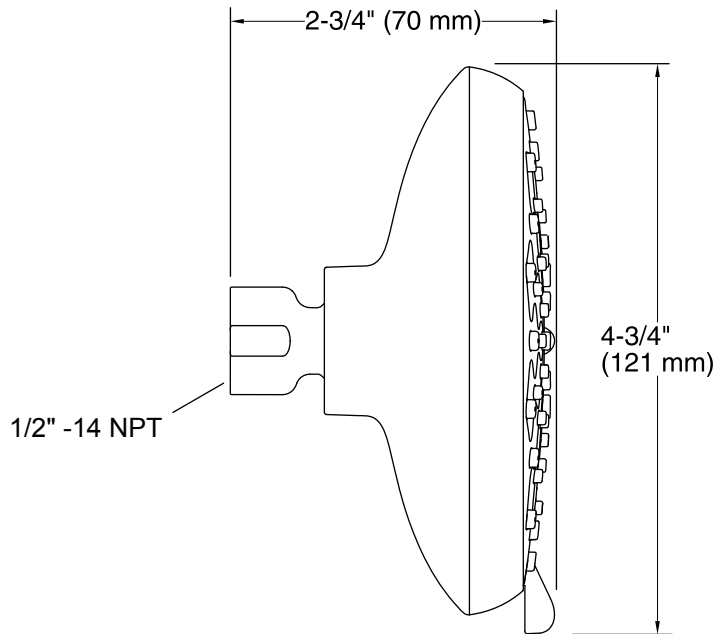

Technical Information

All product dimensions are nominal.

Showerhead/Body Spray:

Rated maximum flow: 2 gal/min (7.6 l/min)

Notes

Install this product according to the installation guide.