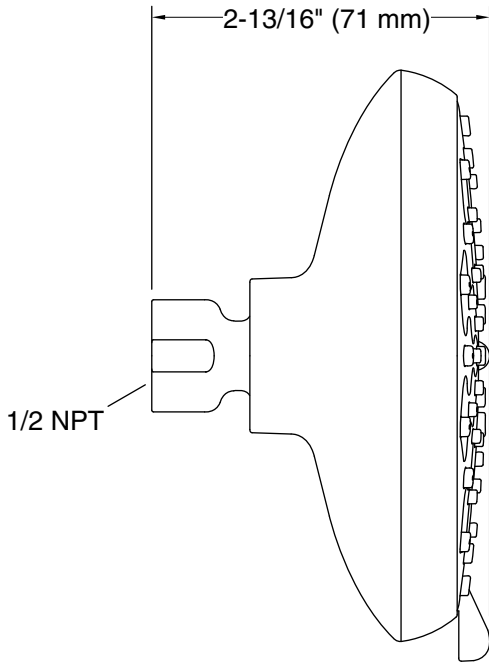

Material

- Durable material construction.
- KOHLER finishes resist corrosion and tarnishing.

Installation

- Wall-mount.
- 1/2 -14 NPT connection.
- Shower arm and flange sold separately.

Recommended Products/Accessories

Available Colors/Finishes

Color tiles intended for reference only.

Color	Code	Description
-------	------	-------------

	CP	
--	----	--

	BN	
--	----	--

	2BZ	
--	-----	--

Technical Information

All product dimensions are nominal.

Drain included: No

Showerhead/Body Spray:

Rated maximum flow: 2.5 gal/min (9.5 l/min)

Pressure: 45 psi (3.1 bar)

Notes

Install this product according to the installation instructions.