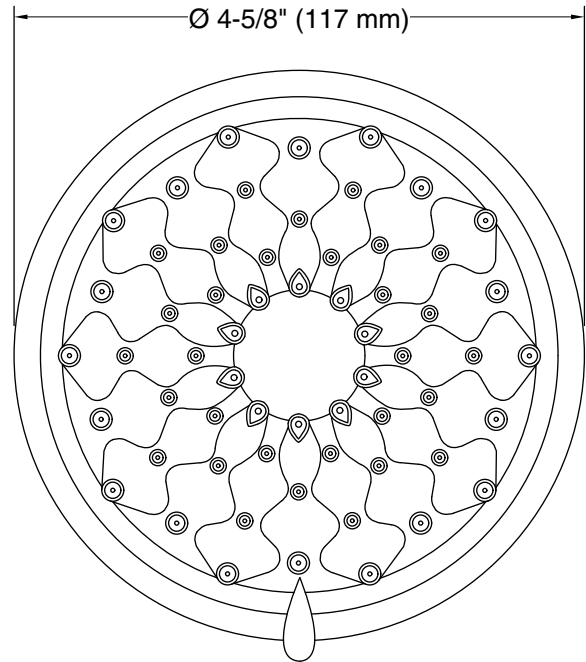

Available Colors/Finishes

Color tiles intended for reference only.

Color	Code	Description
-------	------	-------------

	CP	
--	----	--

	BN	
--	----	--

	2BZ	
--	-----	--

Technical Information

All product dimensions are nominal.