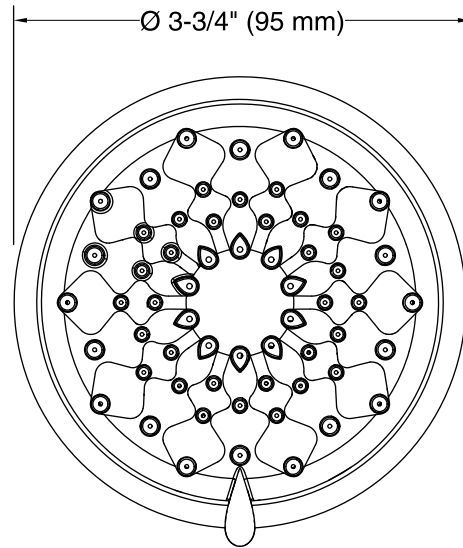

Features

- Showerhead features transitional nature-inspired design.
- Advanced spray engine provides three alternate experiences: wide coverage, intense drenching, and targeted spray.
- Wide coverage spray produces an encompassing spray for everyday use.
- Intense drenching spray delivers a forceful spray ideal for rinsing soap from hair.
- Targeted spray is a focused stream for targeting sore muscles or use as a utility spray.
- Simple thumb tab allows for a smooth transition between sprays.
- Spray nozzles cover full area of sprayhead.
- MasterClean™ sprayface is easy to clean.
- 2.0 gpm (gallons per minute) flow rate.
- 1/2-inch NPT connection.

Material

- KOHLER finishes resist corrosion and tarnishing.

Installation

- Wall-mount

Water Conservation & Rebates

- WaterSense®-labeled 2.0-gpm handshowers use up to 20 percent less water than standard 2.5-gpm handshowers, while still meeting strict performance guidelines.
- This product can help a building earn Water Efficiency points in the LEED® Green Building Rating System.

Recommended Products/Accessories

- K-7395 Shower Arm and Flange
- K-7397 Shower Arm and Flange

Codes/Standards

ASME A112.18.1/CSA B125.1
EPA WaterSense®

KOHLER® Faucet Lifetime Limited Warranty

See website for detailed warranty information.

Available Colors/Finishes

Color tiles intended for reference only.

Color	Code	Description
	CP	Polished Chrome
	BN	Vibrant® Brushed Nickel

Technical Information

All product dimensions are nominal.

Showerhead/Body Spray: