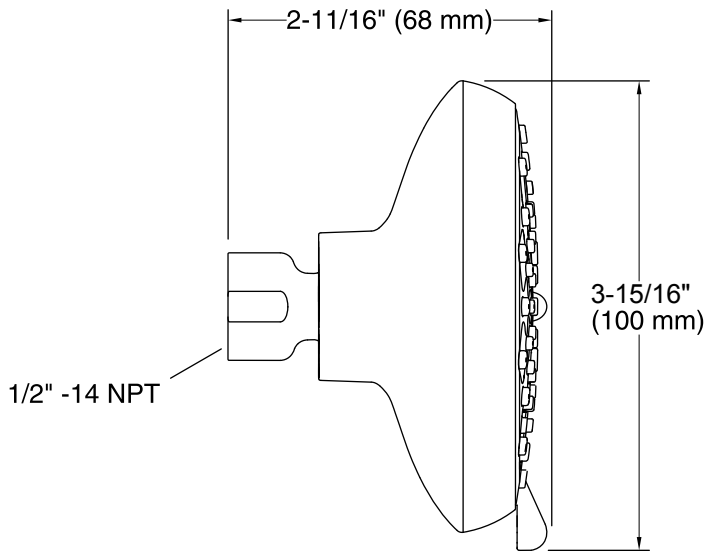

Features

- Showerhead features transitional nature-inspired design.
- Advanced spray engine provides three alternate experiences: wide coverage, intense drenching, and targeted spray.
- Wide coverage spray produces an encompassing spray for everyday use.
- Intense drenching spray delivers a forceful spray ideal for rinsing soap from hair.
- Targeted spray is a focused stream for targeting sore muscles or use as a utility spray.
- Simple thumb tab allows for a smooth transition between sprays.
- Spray nozzles cover full area of sprayhead.
- MasterClean™ sprayface is easy to clean.
- 2.0 gpm (gallons per minute) flow rate.
- 1/2-inch NPT connection.

Material

- KOHLER finishes resist corrosion and tarnishing.

Installation

- Wall-mount

Water Conservation & Rebates

- WaterSense®-labeled 2.0-gpm handshowers use up to 20 percent less water than standard 2.5-gpm handshowers, while still meeting strict performance guidelines.
- This product can help a building earn Water Efficiency points in the LEED® Green Building Rating System.

Recommended Products/Accessories

- K-7395 Shower Arm and Flange
- K-7397 Shower Arm and Flange

Codes/Standards

ASME A112.18.1/CSA B125.1
EPA WaterSense®

KOHLER® Faucet Lifetime Limited Warranty

See website for detailed warranty information.

Available Colors/Finishes

Color tiles intended for reference only.

Color	Code	Description
	CP	Polished Chrome
	BN	Vibrant® Brushed Nickel

Technical Information

All product dimensions are nominal.

Showerhead/Body Spray: