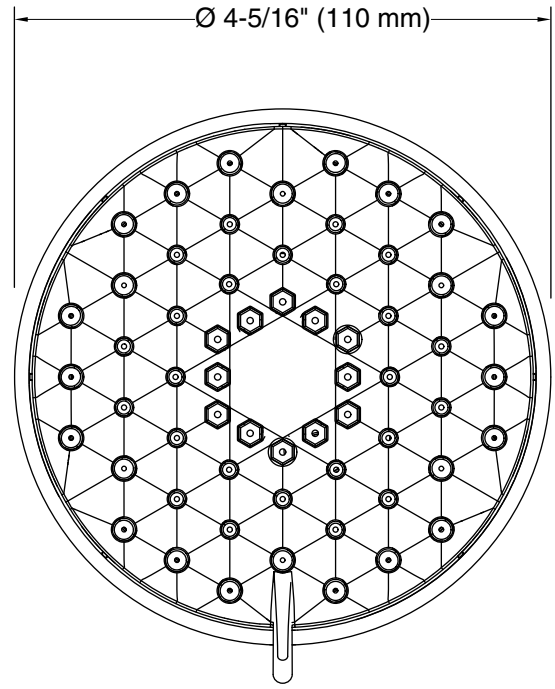

Features

- Showerhead features contemporary design.
- Advanced spray engine provides three alternate experiences: wide coverage, intense drenching, and targeted spray.
- Wide-coverage spray produces an encompassing spray for everyday use.
- Intense drenching spray delivers a forceful spray ideal for rinsing soap from hair.
- Targeted spray is a focused stream for targeting sore muscles or use as a utility spray.
- Simple thumb tab allows for a smooth transition between sprays.
- Spray nozzles cover full area of sprayhead.
- MasterClean™ sprayface features an easy-to-clean surface that withstands mineral buildup.
- 2.0 gal/min (7.6 l/min) maximum flow rate showerhead.
- 1/2" NPT connection.

Recommended Products/Accessories

K-7395 Shower Arm and Flange
K-7397 Shower Arm and Flange
K-23723 Faucet cleaner

Codes/Standards

ASME A112.18.1/CSA B125.1

EPA WaterSense®

KOHLER® Faucet Lifetime Limited Warranty

Technical Information

All product dimensions are nominal.

Showerhead/Body Spray:

Rated maximum flow: 2 gal/min (7.6 l/min)

Notes

Install this product according to the installation guide.