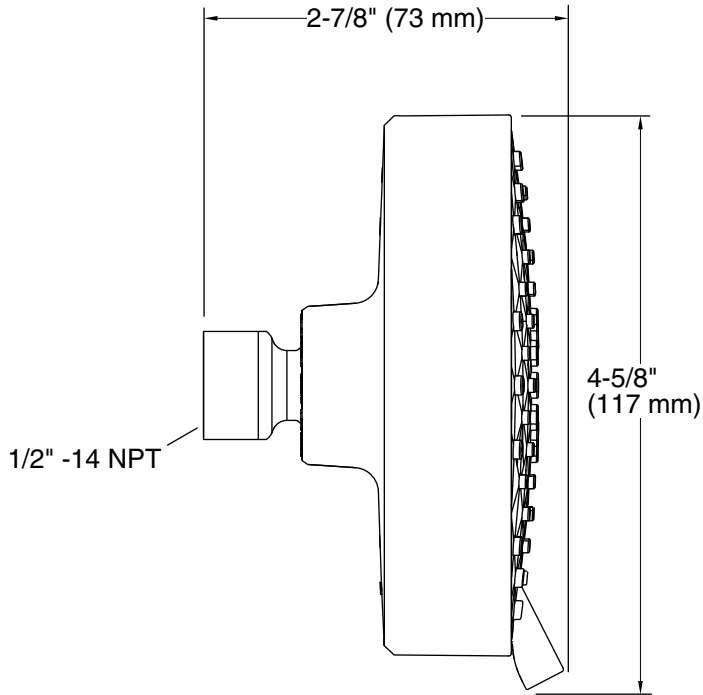

Features

- Showerhead features contemporary design.
- Advanced spray engine provides three alternate experiences: wide coverage, intense drenching, and targeted spray.
- Wide-coverage spray produces an encompassing spray for everyday use.
- Intense drenching spray delivers a forceful spray ideal for rinsing soap from hair.
- Targeted spray is a focused stream for targeting sore muscles or use as a utility spray.
- Simple thumb tab allows for a smooth transition between sprays.
- Spray nozzles cover full area of sprayhead.
- MasterClean™ sprayface features an easy-to-clean surface that withstands mineral buildup.
- 2.0 gal/min (7.6 l/min) maximum flow rate showerhead.
- 1/2" NPT connection.

Technical Information

All product dimensions are nominal.

Showerhead/Body Spray:

Rated maximum flow: 2 gal/min (7.6 l/min)

Notes

Install this product according to the installation guide.