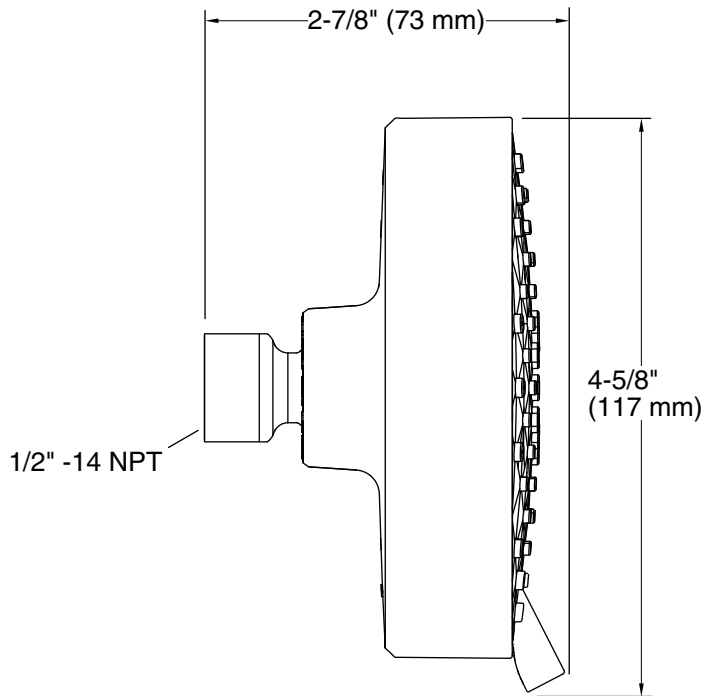

Technical Information

All product dimensions are nominal.

Showerhead/Body Spray:

Rated maximum flow: 2 gal/min (7.6 l/min)

Notes

Install this product according to the installation guide.