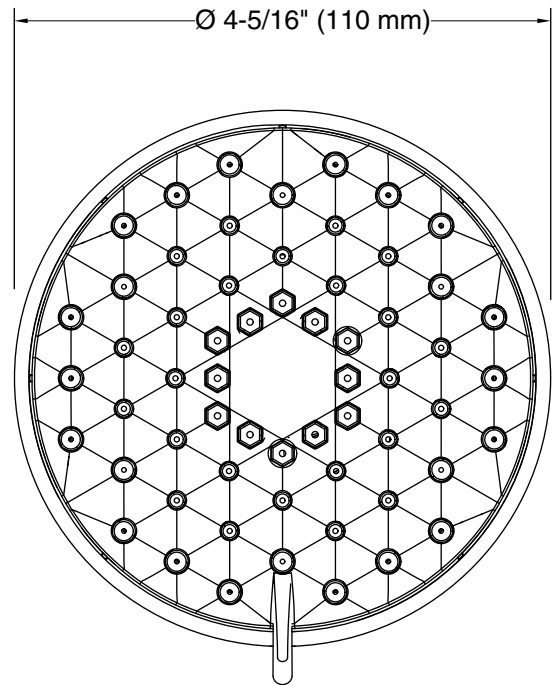

Technical Information

All product dimensions are nominal.

Showerhead/Body Spray:

Rated maximum flow: 2 gal/min (7.6 l/min)

Notes

Install this product according to the installation guide.