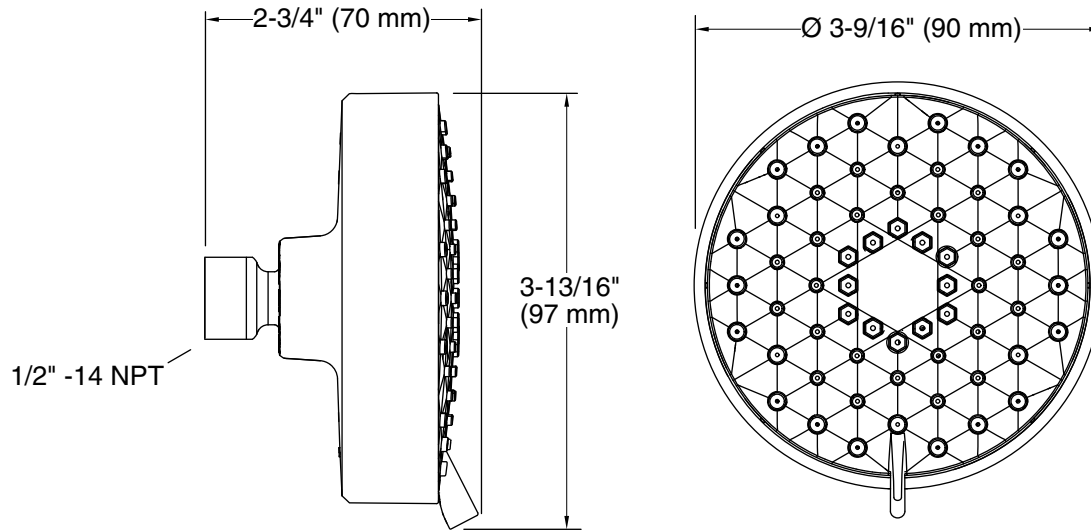

Technical Information

All product dimensions are nominal.

Showerhead/Body Spray:

Rated maximum flow: 2 gal/min (7.6 l/min)

Notes

Install this product according to the installation guide.