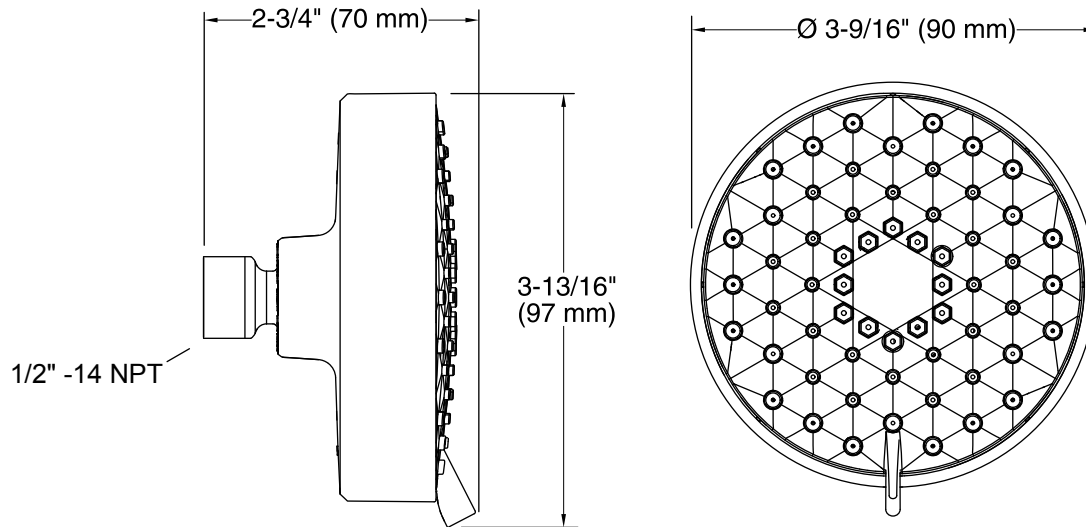

Features

- Showerhead features contemporary design.
- Advanced spray engine provides three alternate experiences: wide coverage, intense drenching, and targeted spray.
- Wide coverage spray produces an encompassing spray for everyday use.
- Intense drenching spray delivers a forceful spray ideal for rinsing soap from hair.
- Targeted spray is a focused stream for targeting sore muscles or use as a utility spray.
- Simple thumb tab allows for a smooth transition between sprays
- Spray nozzles cover full area of sprayhead.
- MasterClean™ sprayface is easy to clean.
- 2.0 gpm (gallons per minute) showerhead flow rate.
- 1/2-inch NPT connection.

Material

- KOHLER finishes resist corrosion and tarnishing.

Installation

- Wall-mount.

Water Conservation & Rebates

- WaterSense®-labeled 2.0-gpm handshowers use up to 20 percent less water than standard 2.5-gpm handshowers, while still meeting strict performance guidelines.
- This product can help a building earn Water Efficiency points in the LEED® Green Building Rating System.

Recommended Products/Accessories

- K-7395 Shower Arm and Flange
- K-7397 Shower Arm and Flange

Codes/Standards

ASME A112.18.1/CSA B125.1
EPA WaterSense®

KOHLER® Faucet Lifetime Limited Warranty

See website for detailed warranty information.

Available Colors/Finishes

Color tiles intended for reference only.

Color	Code	Description
	CP	Polished Chrome
	BN	Vibrant® Brushed Nickel

Technical Information

All product dimensions are nominal.

Showerhead/Body Spray: