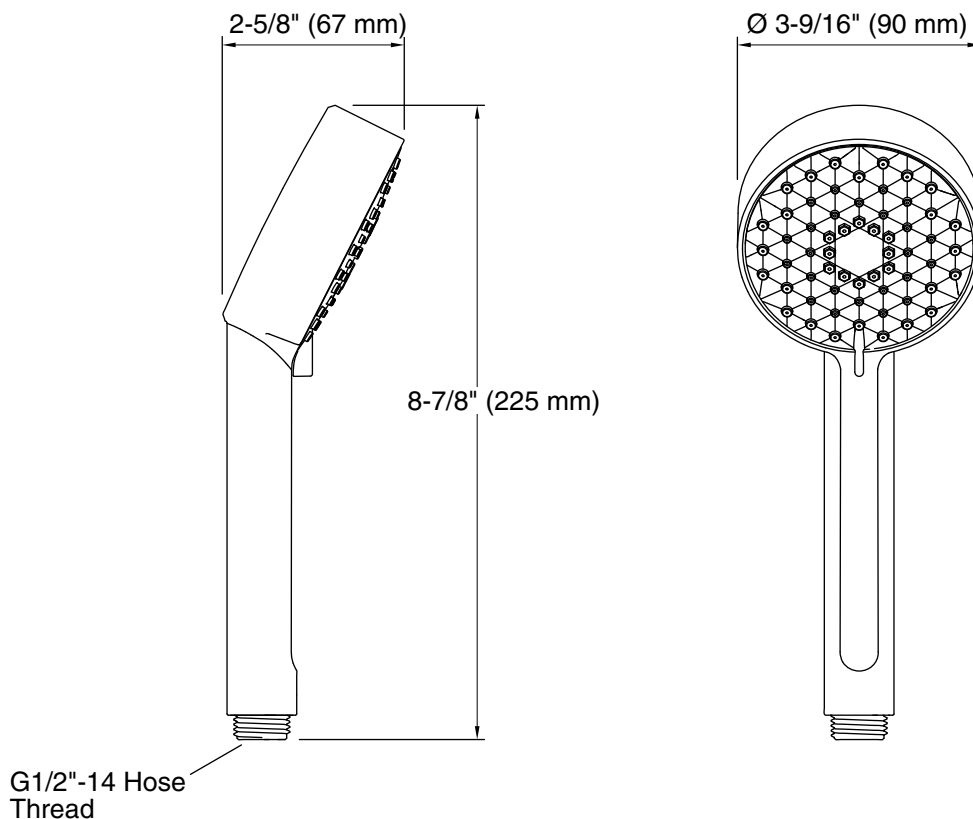

Technical Information

All product dimensions are nominal.

Handshower:

Rated maximum flow: 2 gal/min (7.6 l/min)

Notes

Install this product according to the installation guide.

Plumbing codes require approved backflow prevention devices to be installed in-line to handshowers. Please consult with local plumbing officials.

OBC compliant when installed to the specific requirements of these regulations.