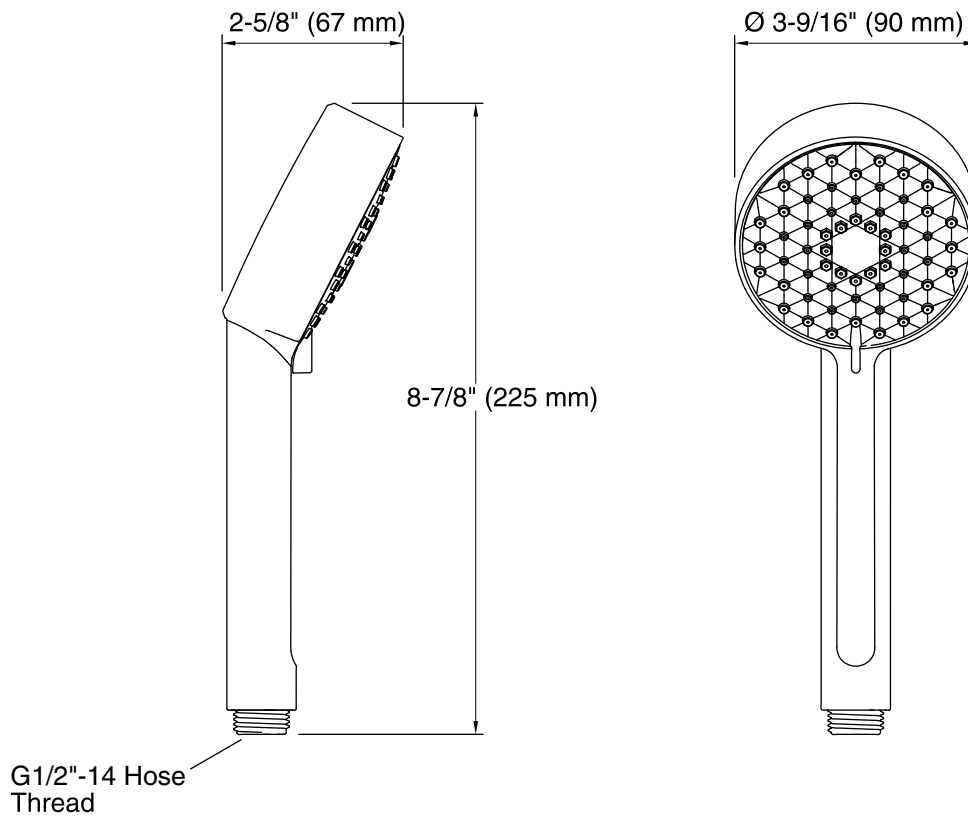

Features

- Handshower features contemporary design.
- Advanced spray engine provides three spray functions: wide coverage, intense drenching, and targeted spray.
- Wide coverage spray produces an encompassing spray for everyday use.
- Intense drenching spray delivers a forceful spray ideal for rinsing soap from hair.
- Targeted spray is a focused stream for targeting sore muscles or use as a utility spray.
- Thumb tab allows for a smooth transition between sprays.
- Spray nozzles cover full area of sprayhead.
- Combination of balance, weight, grip, and angle makes this handshower comfortable and easy to use.
- MasterClean™ sprayface is easy to clean.
- 2.0 gpm (gallons per minute) flow rate.
- Requires K-8593, K-9514, K-45981, or K-45982 shower hose (sold separately).

Technical Information

All product dimensions are nominal.

Handshower:

Rated maximum flow: 2 gal/min (7.6 l/min)

Notes

Install this product according to the installation guide.

Plumbing codes require approved backflow prevention devices to be installed in-line to handshowers. Please consult with local plumbing officials.