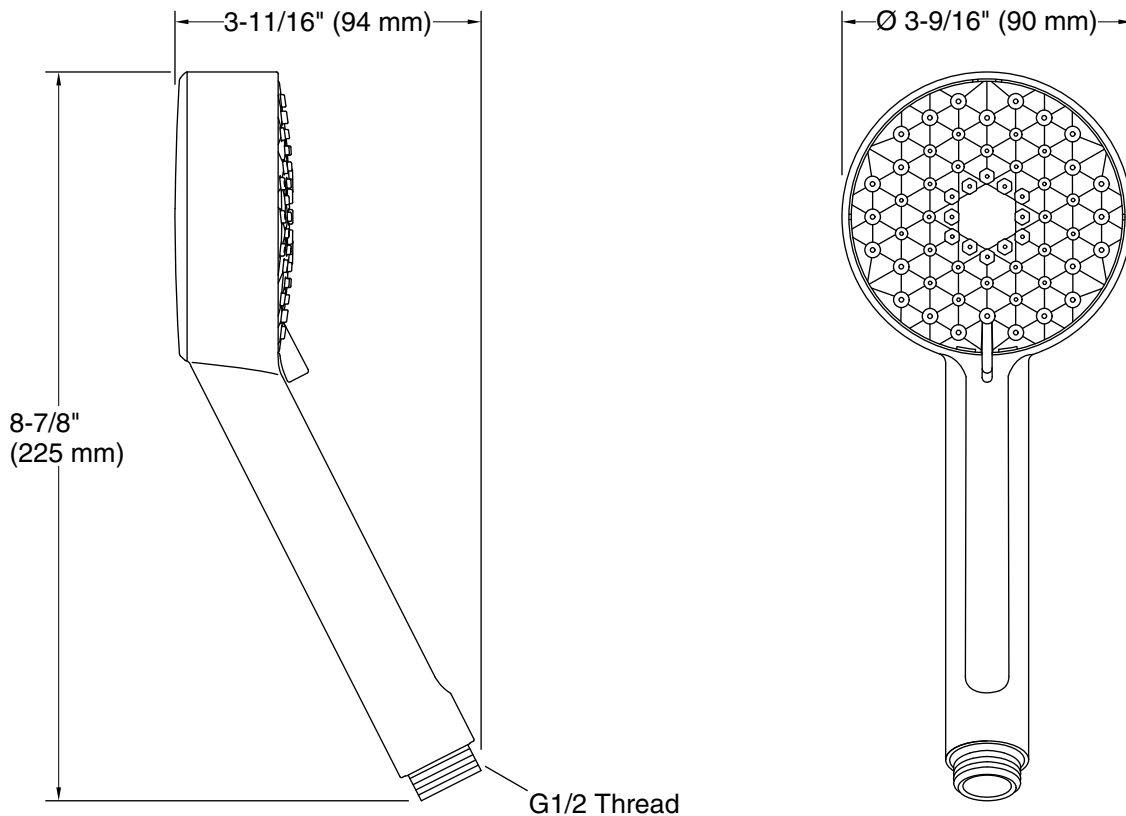

Technical Information

All product dimensions are nominal.

Handshower:

Rated maximum flow: 1.75 gal/min (6.6 l/min)

Notes

Install this product according to the installation instructions.

Plumbing codes require approved backflow prevention devices to be installed in-line to handshowers. Please consult with local plumbing officials.

Plumbing codes require an atmospheric vacuum breaker (such as Kohler Model K-9660) be installed in-line with handshowers. Please consult with local plumbing officials.