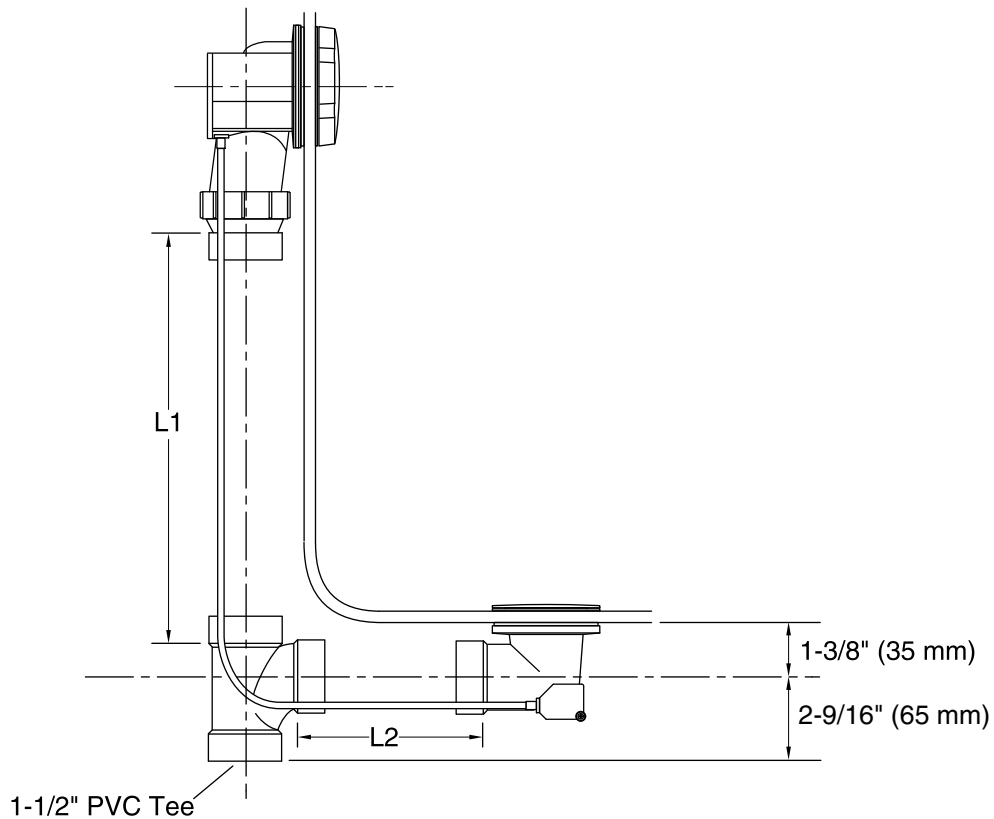

Features

- For baths 14" (356 mm) to 21" (533 mm) deep from the center of the bath overflow outlet to the center of the bath drain outlet.
- External 27" (686 mm) length cable.
- No internal linkages to minimize the potential for clogging.
- Less PVC tubing.

Material

- Metal construction control handle and stopper.

Installation

- Adjustable rotating connection for easy installation.

Codes/Standards

ASME A112.18.2/CSA B125.2

KOHLER® One-Year Limited Warranty

See website for detailed warranty information.

Technical Information

All product dimensions are nominal.

Notes

Install this product according to the installation guide.

The combined length of the vertical and horizontal tubing after being cut for the bath installation must be equal to or less than 25" (635 mm).