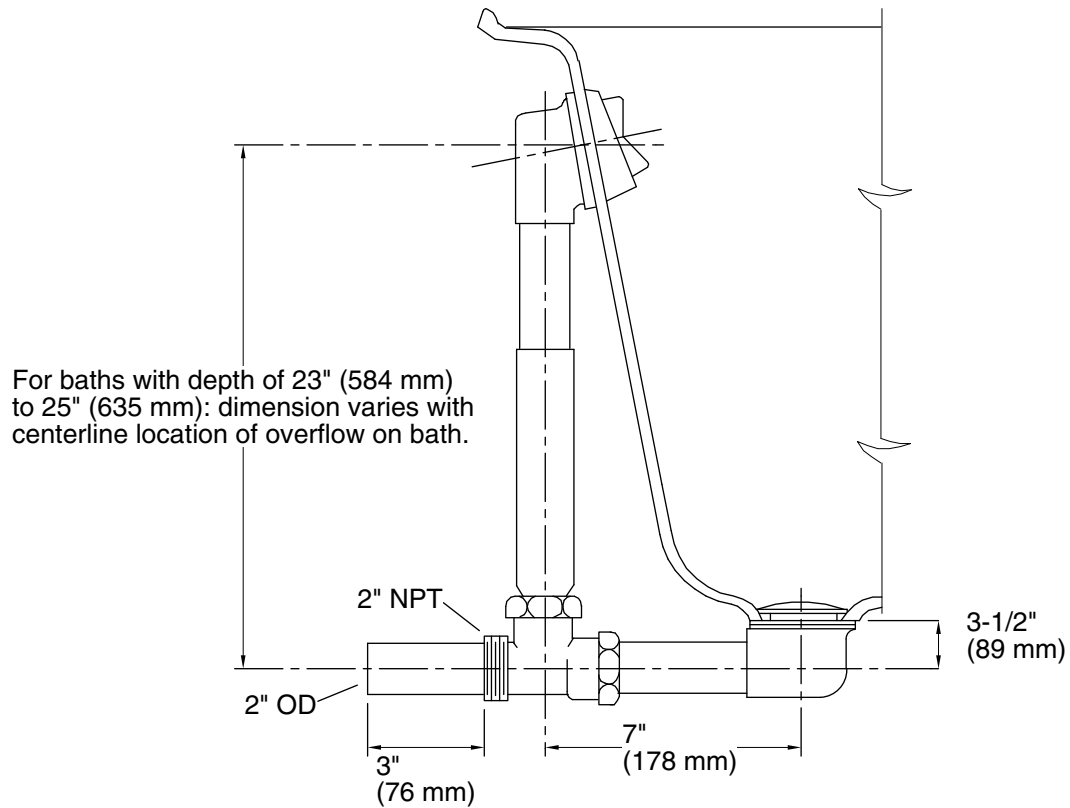

### Features

- 17-gauge brass construction.
- Brass tailpiece.
- 2" (51 mm) NPT connection.
- For whirlpool baths with 23" (584 mm) to 25" (635 mm) depth.

### Technical Information

All product dimensions are nominal.