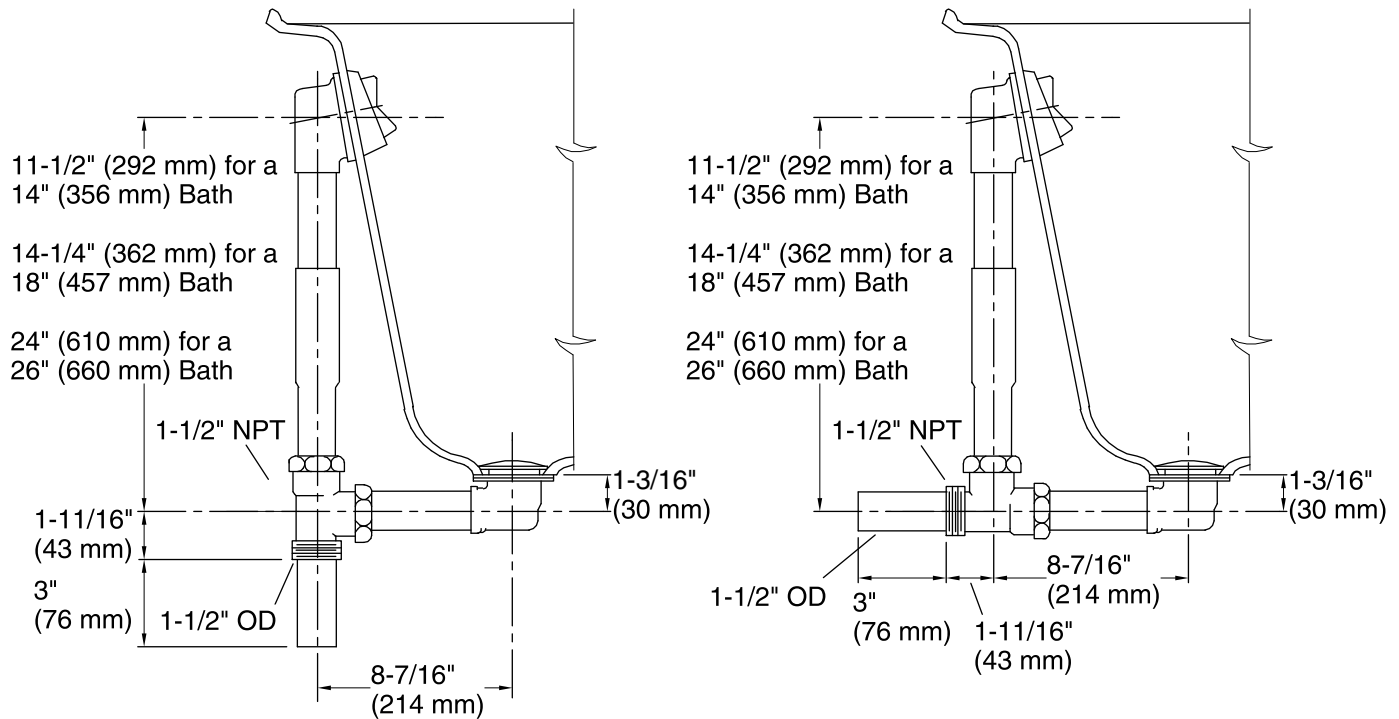

Features

- Adjustable trip lever pop-up drain.
- 8-3/4" (222 mm) x 3-11/16" (940 mm) x 20-7/8" (530 mm)

Material

- 17-gauge brass construction.
- Brass tailpiece.

Installation

- 1-1/2" connection.
- Above- or through-floor.

Technical Information

All product dimensions are nominal.

Notes

Measure your actual product for roughing-in details.

Install this product according to the installation guide.