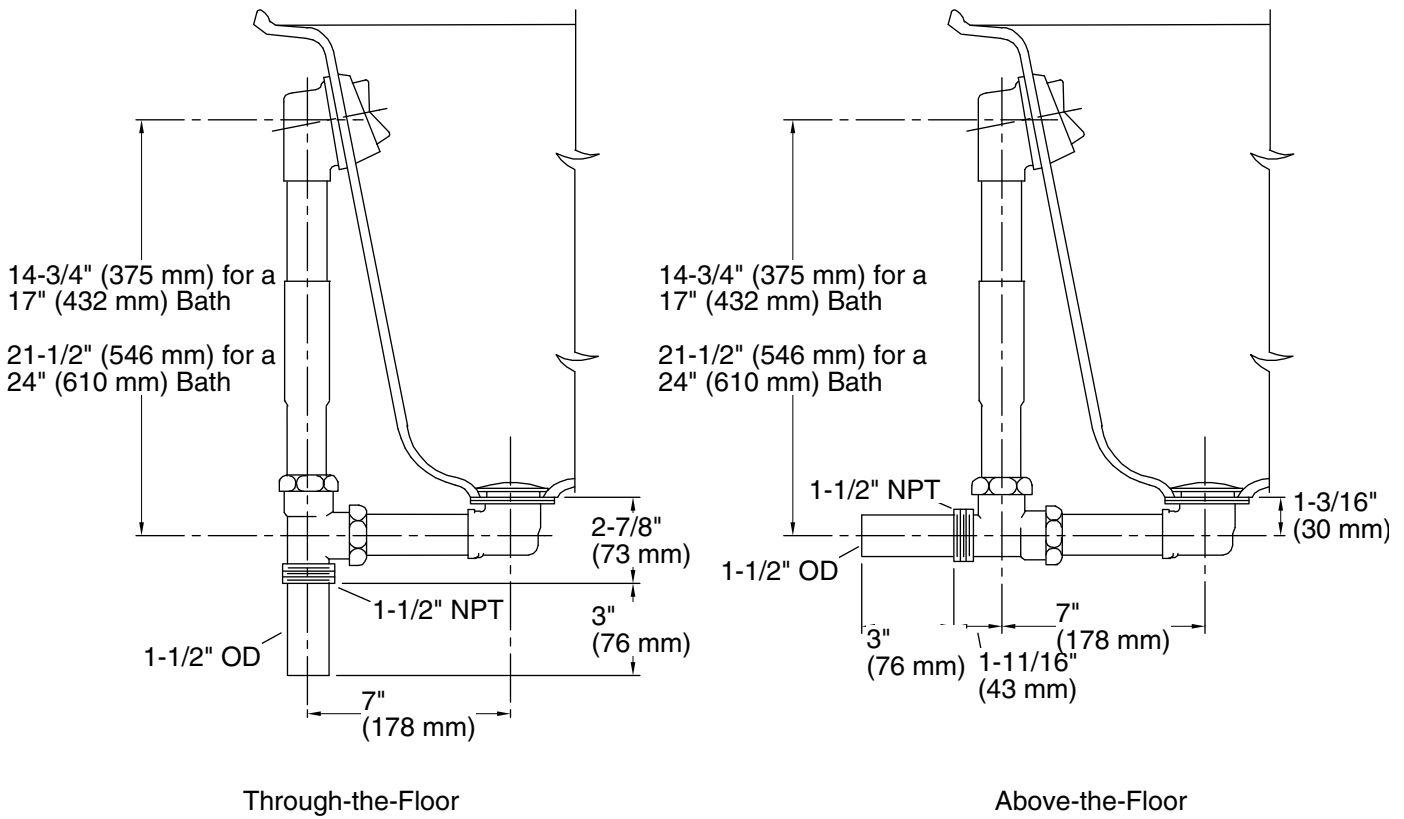

KOHLER® Faucets 1-1/2" adjustable pop-up drain above- or through-floor

Clearflo
K-7161-AF

Features

- Adjustable trip lever pop-up drain.
- For use with 17" - 24" (432 - 610 mm) deep baths, whirlpools, and BubbleMassage™ air baths.
- 1½" (38 mm) connection.

Material

- 17-gauge brass construction.
- Brass tailpiece.

Installation

- Above- or through-floor installation.

Recommended Products/Accessories

K-23726 Drain treatment
K-23723 Faucet cleaner

Codes/Standards

THE BOLD LOOK
OF **KOHLER**®

Technical Information

All product dimensions are nominal.

Notes

Install this product according to the installation guide.