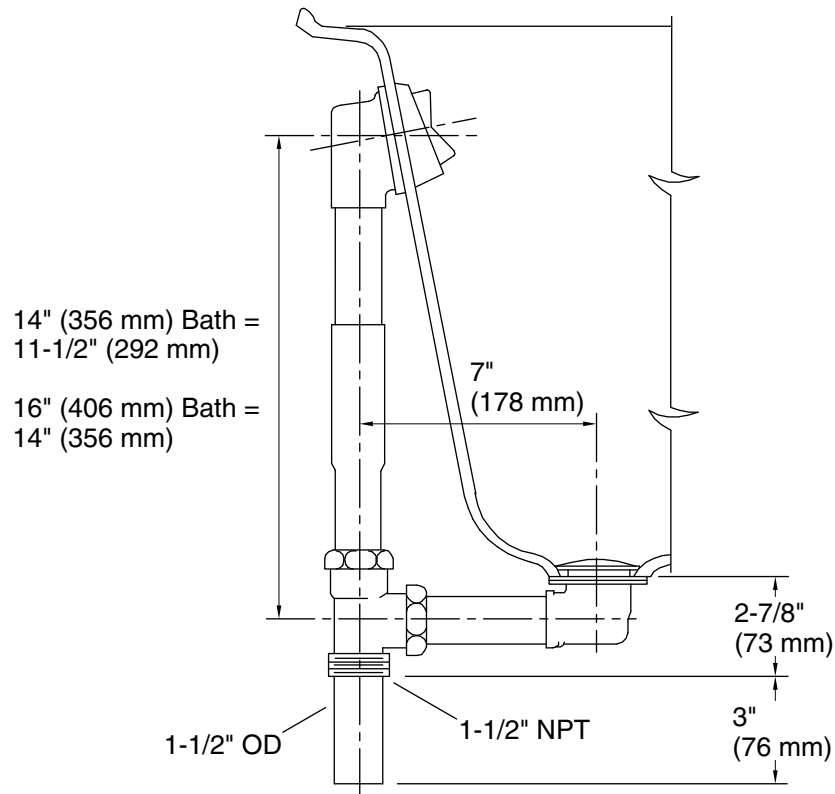

Features

- Adjustable trip lever pop-up drain.
- 1½" (38 mm) connection.

Material

- Brass tailpiece.
- 17-gauge brass construction.
- KOHLER finishes resist corrosion and tarnishing.

Installation

- For 14 (356 mm) -16 (406 mm) deep bath installations.
- For through-the-floor installations.

Recommended Products/Accessories

- K-23726 Drain treatment
- K-23723 Faucet cleaner

Codes/Standards

ASME A112.18.2/CSA B125.2

KOHLER® One-Year Limited Warranty

See website for detailed warranty information.

Technical Information

All product dimensions are nominal.

Notes

Install this product according to the installation instructions.