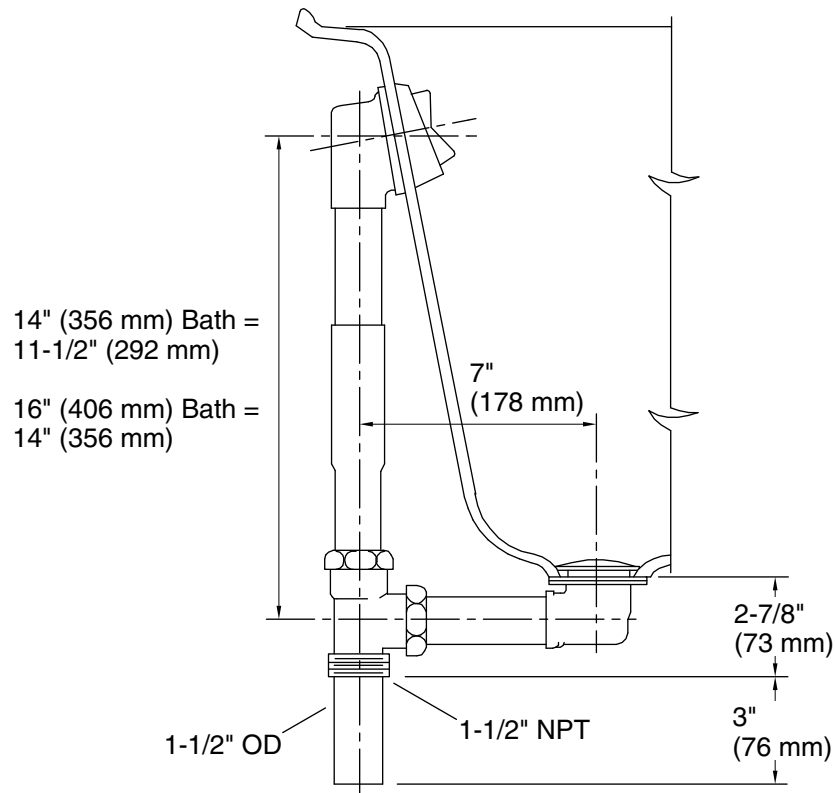

### Features

- Adjustable trip lever pop-up drain.
- 1-1/2" connection.

### Material

- Brass tailpiece.
- 17-gauge brass construction.

### Installation

- For 14 (356 mm) -16 (406 mm) deep bath installations.
- For through-the-floor installations.

### Technical Information

All product dimensions are nominal.