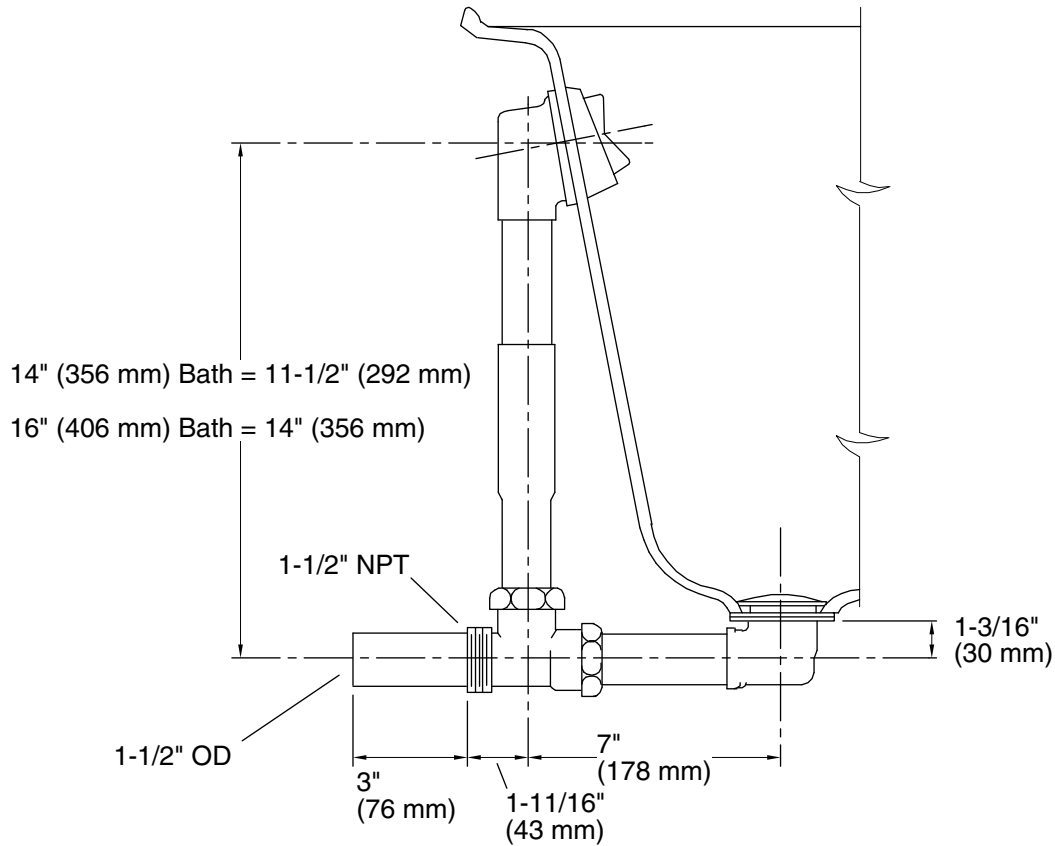

Features

- Adjustable trip lever pop-up drain.
- 1½" (38 mm) connection.
- Above-floor installation.
- For 14" (356 mm) - 16" (406 mm) deep baths.

Material

- 17-gauge brass construction.
- Brass tailpiece.
- KOHLER finishes resist corrosion and tarnishing.

Technical Information

All product dimensions are nominal.

Notes

Install this product according to the installation guide.