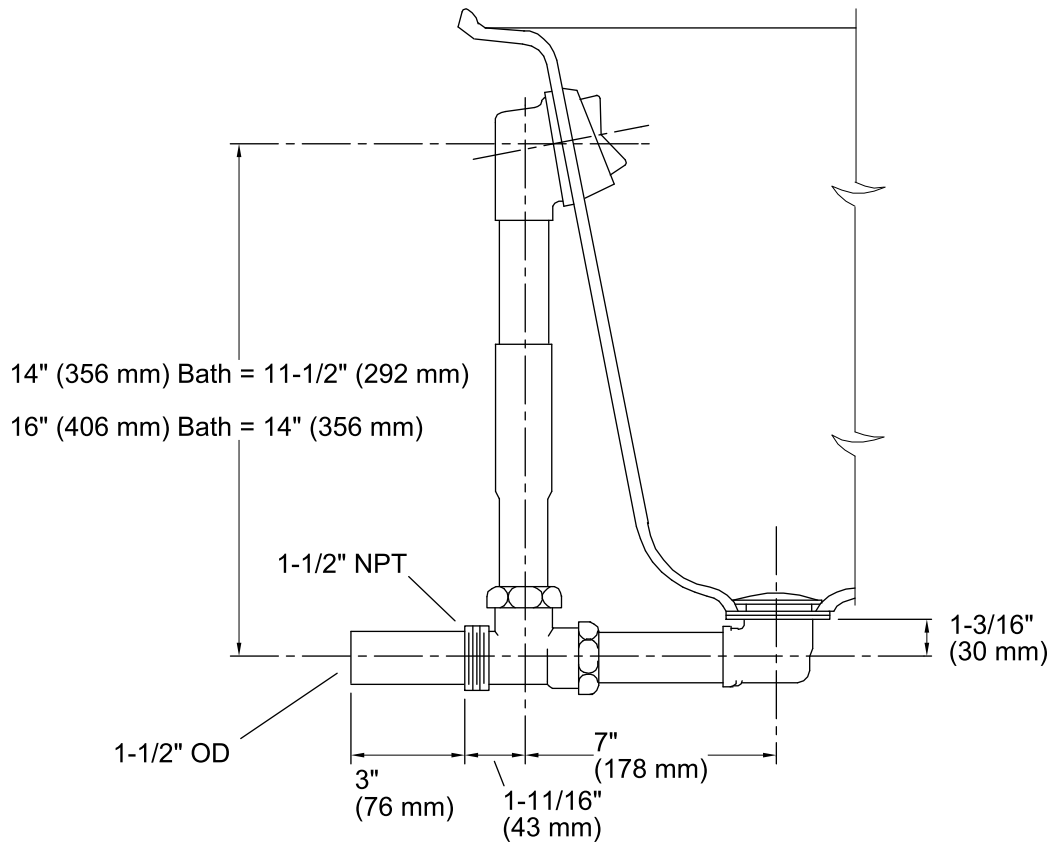

Features

- Adjustable trip lever pop-up drain.
- Above-floor installation.
- For 14" (356 mm) - 16" (406 mm) deep baths.

Material

- 17-gauge brass construction.
- Brass tailpiece.

Installation

- 1-1/2" connection.

Technical Information

All product dimensions are nominal.

Notes

Install this product according to the installation guide.