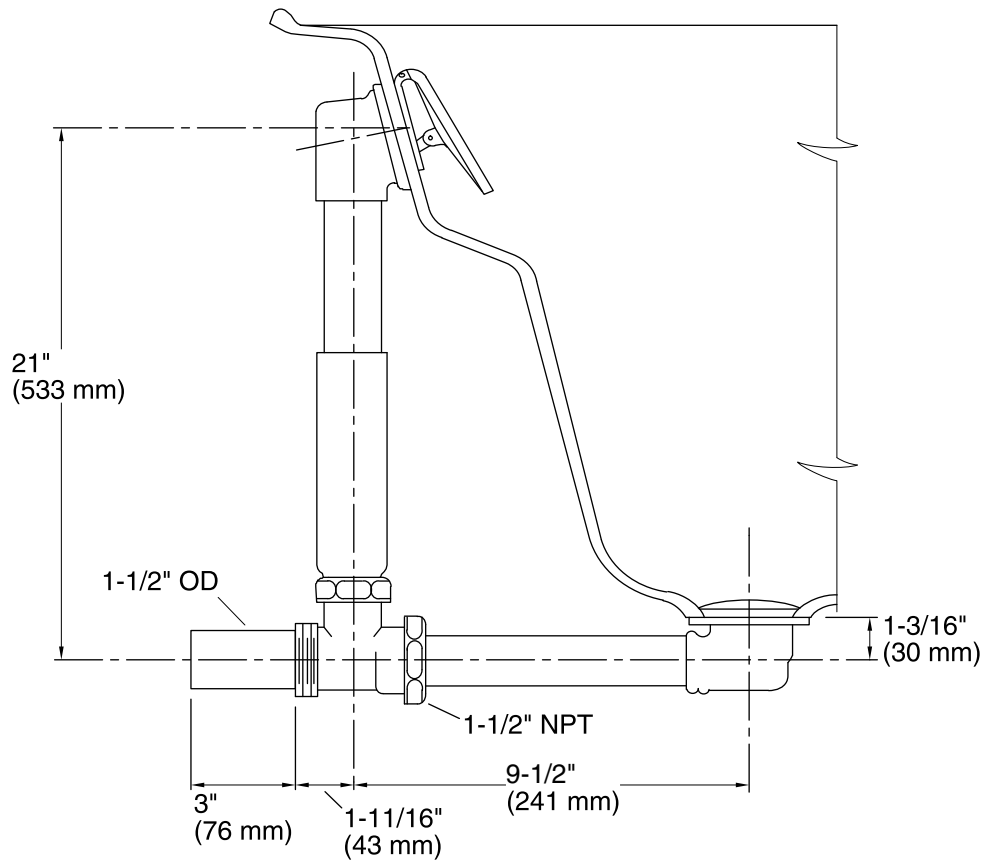

### Features

- 17-gauge brass construction.
- Brass tailpipe.
- 1-1/2" NPT connection.
- Supports both above- and through-the-floor installations.
- For use with most Tea-for-Two® 66" x 36" whirlpools with spa/massage enhanced package.

### Technical Information

All product dimensions are nominal.