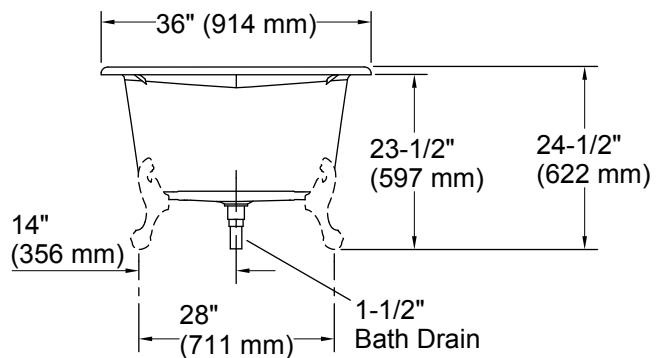

Color	Code	Description
-------	------	-------------

	0	White
	96	Biscuit
	47	Almond
	NY	Dune
	G9	Sandbar

No change in measurements if connected with drain illustrated. (K-7178)

Technical Information

All product dimensions are nominal.

Installation:	Freestanding
Drain location:	End
Basin area, bottom:	47-1/2" x 25" (1207 mm x 635 mm)
Basin area, top:	55" x 29" (1397 mm x 737 mm)
Weight:	350 lbs (158.8 kg)
Minimum floor load:	57 lbs/ft ² (278.3 kg/m ²)
Water depth:	12-5/8" (321 mm)
Water capacity:	64 gal (242.3 L)