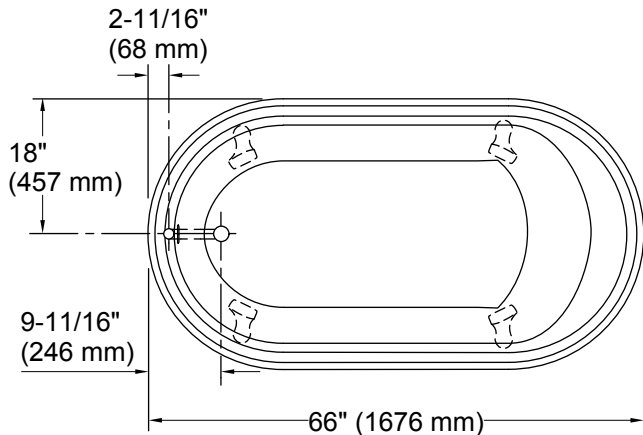

Color	Code	Description
-------	------	-------------

	0	White
	96	Biscuit
	47	Almond
	NY	Dune
	G9	Sandbar

No change in measurements if connected with drain illustrated. (K-7178)

Technical Information

All product dimensions are nominal.

Installation:	Freestanding
Drain location:	End
Basin area, bottom:	47-1/2" x 25" (1207 mm x 635 mm)
Basin area, top:	55" x 29" (1397 mm x 737 mm)
Weight:	350 lbs (158.8 kg)
Minimum floor load:	57 lbs/ft ² (278.3 kg/m ²)
Water depth:	12-5/8" (321 mm)
Water capacity:	64 gal (242.3 L)