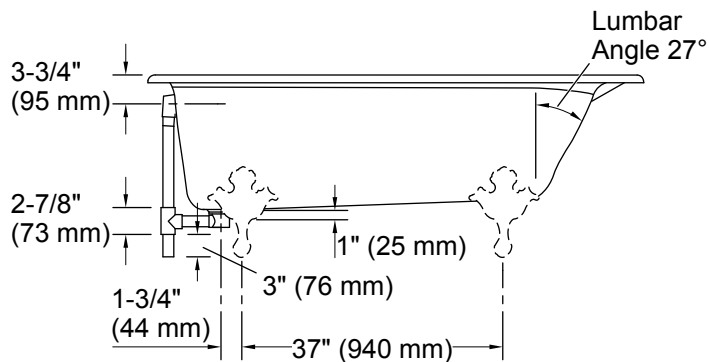

Color	Code	Description
-------	------	-------------

	0	White
	96	Biscuit
	47	Almond
	NY	Dune
	G9	Sandbar

No change in measurements if connected with drain illustrated. (K-7178)

Technical Information

All product dimensions are nominal.

Installation:	Freestanding
Drain location:	End
Basin area, bottom:	47-1/2" x 25" (1207 mm x 635 mm)
Basin area, top:	55" x 29" (1397 mm x 737 mm)
Weight:	350 lbs (158.8 kg)
Minimum floor load:	57 lbs/ft ² (278.3 kg/m ²)
Water depth:	12-5/8" (321 mm)
Water capacity:	64 gal (242.3 L)