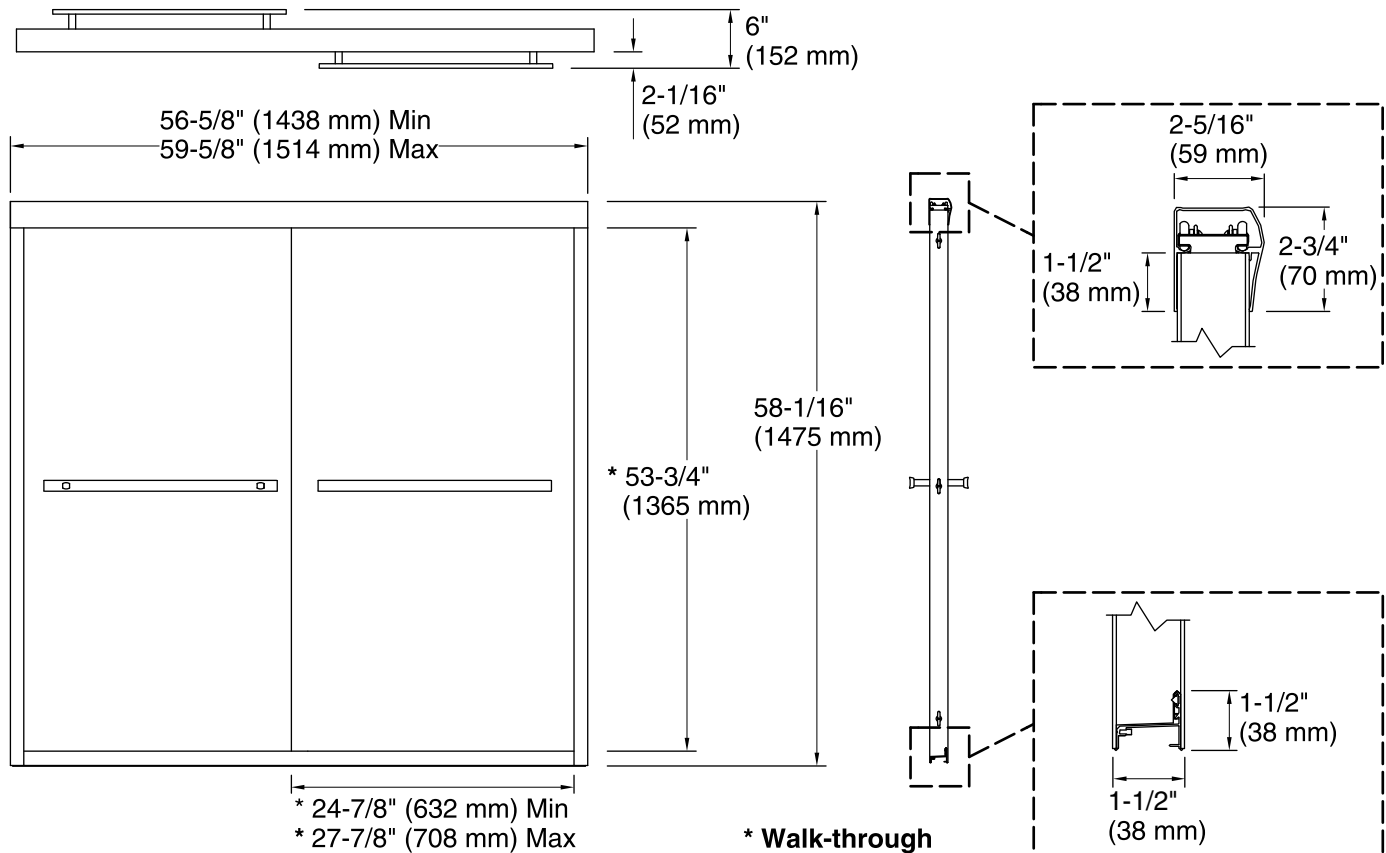

### Features

- Frameless, 1/4-inch-thick Crystal Clear tempered glass.
- Improved bypassing mechanism for smoother feel.
- Solid-metal contemporary towel bar design.
- CleanCoat™ glass treatment repels water for improved ease of cleaning.
- Reversible top track offers a choice of curved or flat profile.
- Out-of-plumb adjustability for easy installation.

### Technical Information

All product dimensions are nominal.

Installation type:	For bath installation
Opening style:	Sliding/Bypass
Opening Width - Min:	56-5/8" (1438 mm)
Opening Width - Max:	59-5/8" (1514 mm)
Walk-through - Min:	24-7/8" (632 mm)
Walk-through - Max:	27-7/8" (708 mm)
Glass thickness:	1/4" (6 mm)
Glass coating:	CleanCoat®

### Notes

Install this product according to the installation instructions.

The vertical opening should be a minimum of 59-13/16" (1519 mm) to allow for installation clearance.