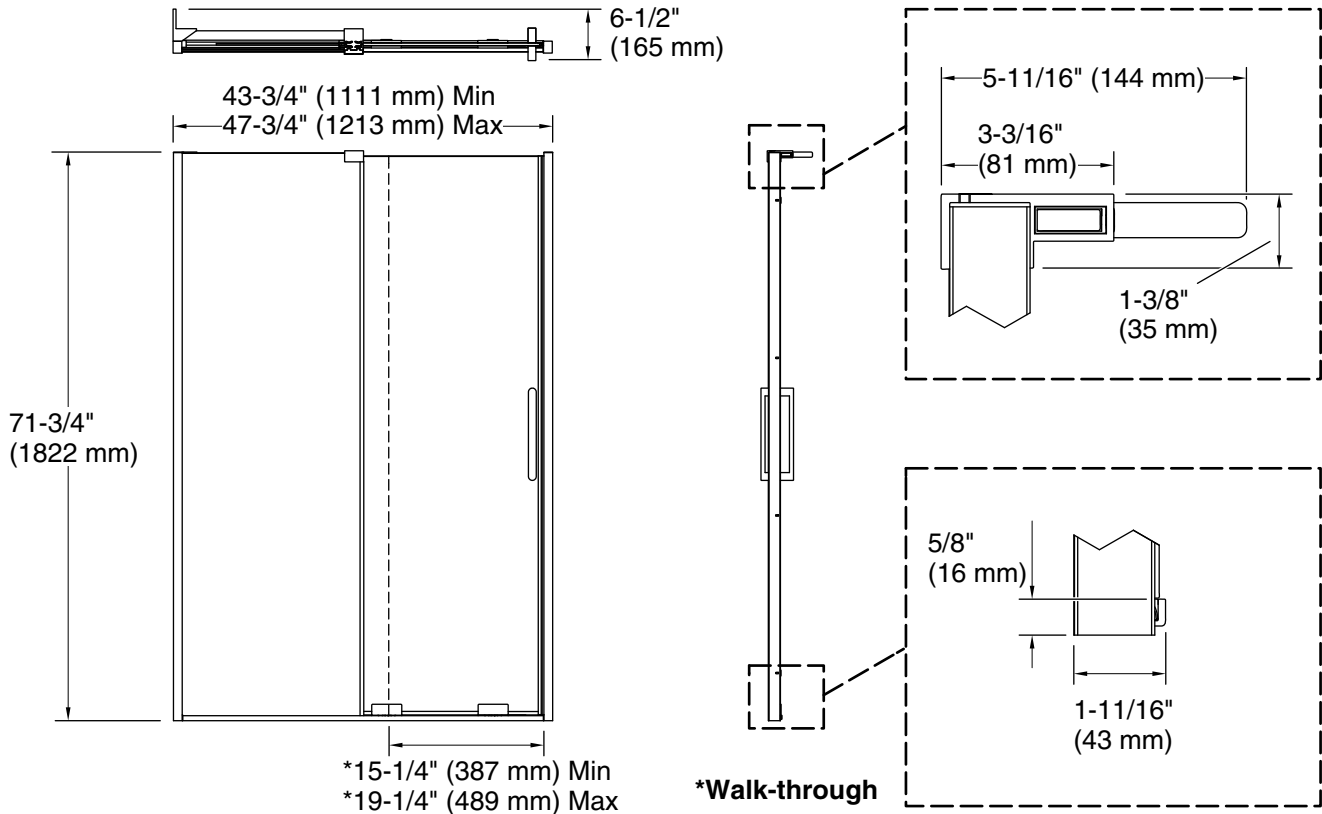

Technical Information

All product dimensions are nominal.

Installation type: For shower base installation

Opening Width - Min: 43-3/4" (1111 mm)

Opening Width - Max: 47-3/4" (1213 mm)

Walk-through - Min: 15-1/4" (387 mm)

Walk-through - Max: 19-1/4" (489 mm)

Base-To-Wall Radius - Max: 1/4" (6 mm)

Glass thickness: 5/16" (8 mm)

Glass coating: CleanCoat+

Notes

Install this product according to the installation instructions.

The vertical opening should be a minimum of 73-1/8" (1857 mm) to allow for installation clearance.