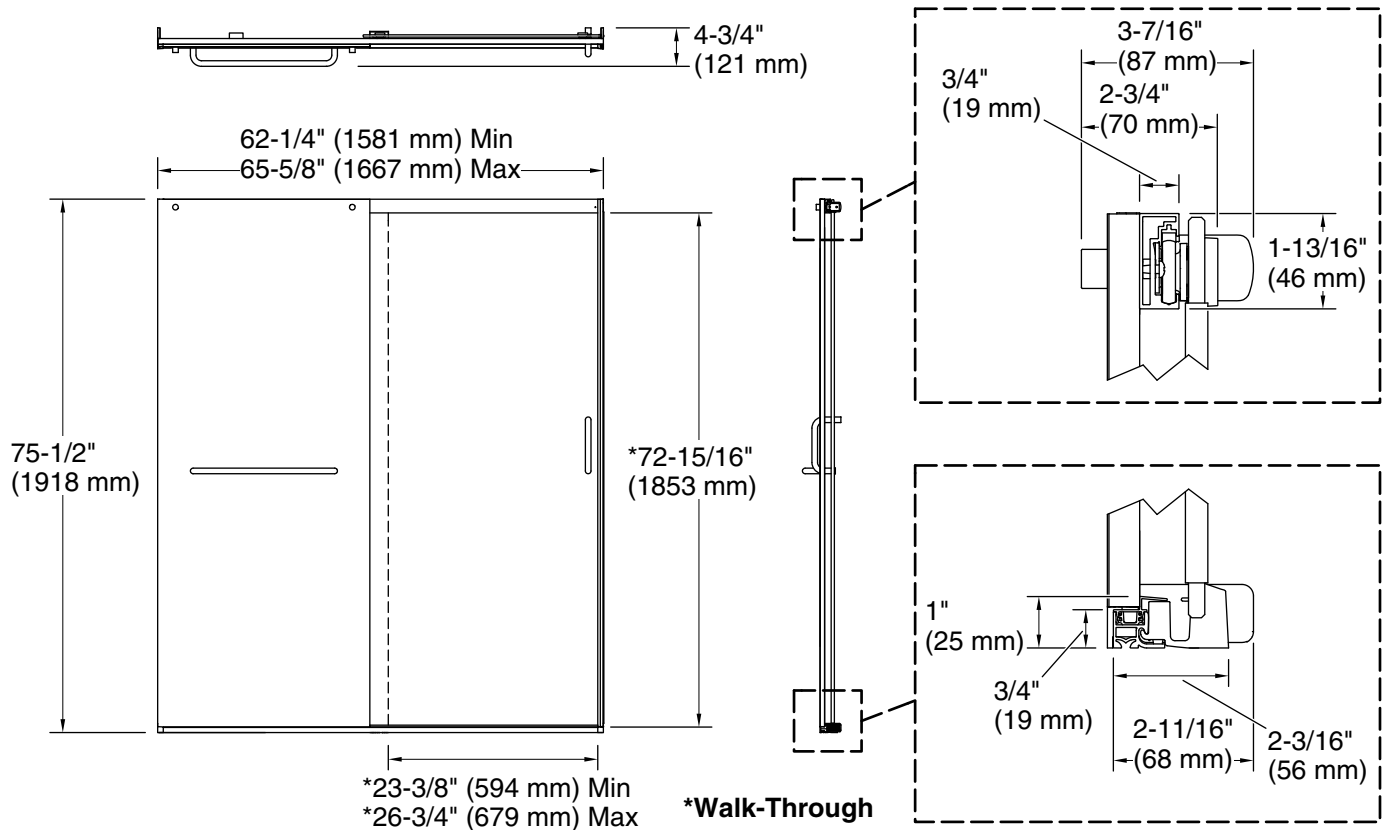

Features

- Frameless design emphasizes glass and creates a sleek, minimalist look.
- Vertical handle with inside knob on moving panel.
- Gently-curved towel bar provides integrated storage on fixed panel.
- Tempered glass ensures maximum safety and durability.
- CleanCoat® technology creates a protective barrier that repels water, prevents dirt and minerals from collecting, and makes it easier to remove hard water spots.
- Smooth, easy-to-clean wall jambs.
- Full-length moving panel seal provides excellent water containment.
- Coordinates with other items in the Elate collection.

Material

- Frameless, heavy 5/16" (8 mm) thick Frosted tempered glass with rectangular grille pattern.
- Anodized aluminum prevents rust and corrosion.

Installation

- Fits opening widths 62-1/4" - 65-5/8" (1581 - 1667 mm).
- Shower door is 75-1/2" (1918 mm) tall, with a lofty 72-11/16" (1846 mm) of walk-through height.
- 3-3/8" (86 mm) width adjustment.
- Out-of-plumb adjustability simplifies installation.
- Door can be installed to open to the left or right to suit your bathroom layout.
- For residential use only.
- Not for use in hospitality.

| | |
|-----|---------|
| G80 | Frosted |
|-----|---------|

Technical Information

All product dimensions are nominal.

| | |
|----------------------------|------------------------------|
| Installation type: | For shower base installation |
| Opening Width - Min: | 62-1/4" (1581 mm) |
| Opening Width - Max: | 65-5/8" (1667 mm) |
| Walk-through - Min: | 23-3/8" (594 mm) |
| Walk-through - Max: | 26-3/4" (679 mm) |
| Base-To-Wall Radius - Max: | 1/2" (13 mm) |
| Glass thickness: | 5/16" (8 mm) |
| Glass coating: | CleanCoat® |

Notes

Install this product according to the installation instructions.

The vertical opening should be a minimum of 78-13/16" (2002 mm) to allow for installation clearance.