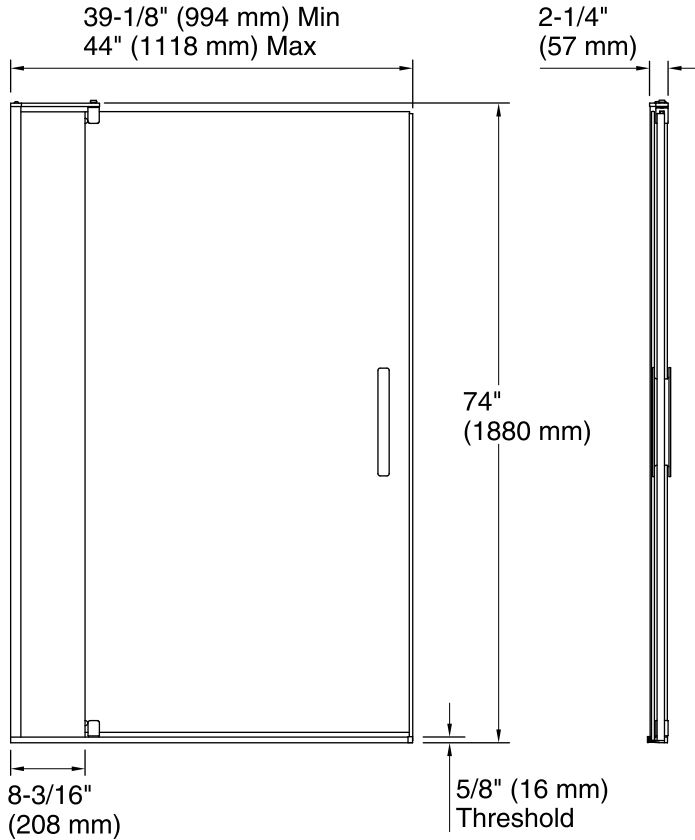

Technology

- Frameless, 5/16-inch-thick Frosted tempered glass.
- Self-closing mechanism offers superior feel and security against water leakage.
- Vertical handle complements the contemporary style.
- Ultra-low threshold creates easy entry and exit to the showering space.
- CleanCoat® nanotechnology helps prevent bacteria, mildew and water stains on your glass, making it easy to clean and looking new.
- Out-of-plumb adjustability for simpler installation.
- Can be installed to open to the left or right.
- Maximum width adjustability.

Available Glass Options

Code	Description
------	-------------

D3	Frosted
----	---------

***Walk-through**

Technical Information

All product dimensions are nominal.

Installation type:	For shower base installation
Opening style:	Pivot
Opening Width - Min:	39-1/8" (994 mm)
Opening Width - Max:	44" (1118 mm)
Walk-through - Min:	29-3/8" (746 mm)
Walk-through - Max:	34-1/4" (870 mm)
Glass thickness:	5/16" (8 mm)
Glass coating:	CleanCoat®

Notes

Install this product according to the installation guide.

Strike jamb is made of clear plastic and may not cover existing shower door holes.

NOTICE: The vertical opening should be a minimum of 78" (2032 mm) to allow clearance for installation.