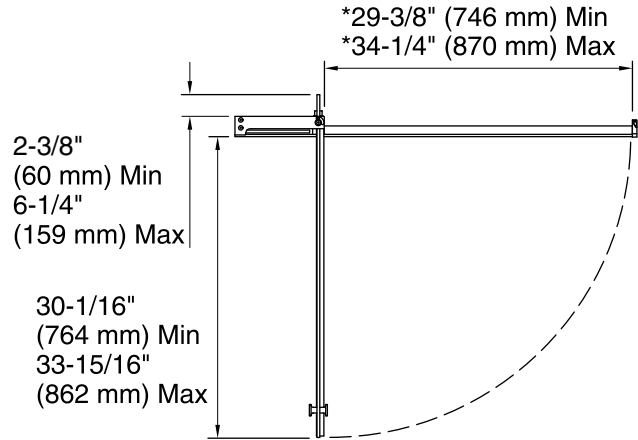

Available Glass Options

Code	Description
------	-------------

D3	Frosted
----	---------

***Walk-through**

Technical Information

All product dimensions are nominal.

Installation type:	For shower base installation
Opening style:	Pivot
Opening Width - Min:	39-1/8" (994 mm)
Opening Width - Max:	44" (1118 mm)
Walk-through - Min:	29-3/8" (746 mm)
Walk-through - Max:	34-1/4" (870 mm)
Glass thickness:	5/16" (8 mm)
Glass coating:	CleanCoat®

Notes

Install this product according to the installation guide.

Strike jamb is made of clear plastic and may not cover existing shower door holes.

NOTICE: The vertical opening should be a minimum of 78" (2032 mm) to allow clearance for installation.