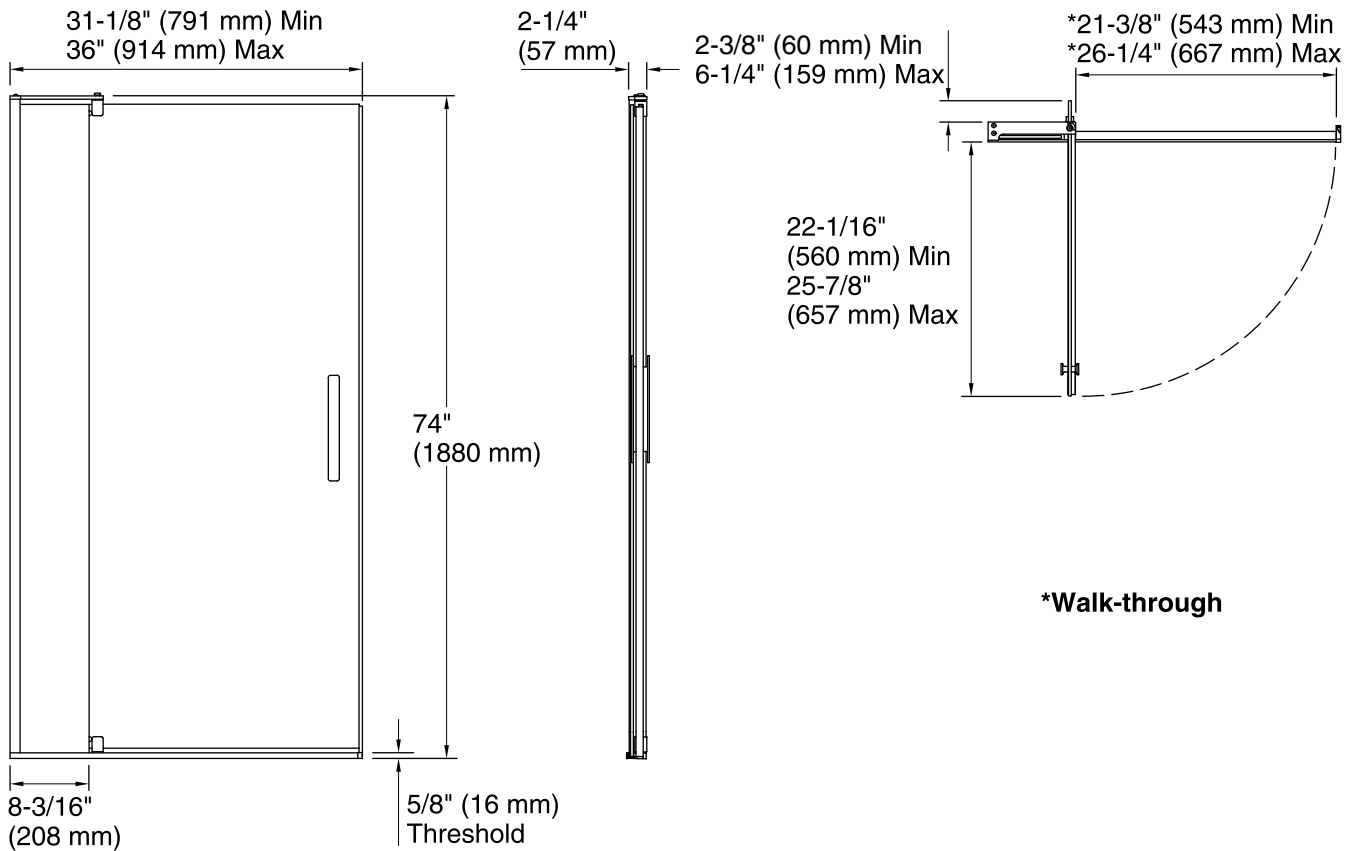

Technology

- Frameless, 5/16-inch-thick Frosted tempered glass.
- Self-closing mechanism offers superior feel and security against water leakage.
- Vertical handle complements the contemporary style.
- Ultra-low threshold creates easy entry and exit to the showering space.
- CleanCoat® nanotechnology helps prevent bacteria, mildew and water stains on your glass, making it easy to clean and looking new.
- Out-of-plumb adjustability for simpler installation.
- Can be installed to open to the left or right.
- Maximum width adjustability.

Technical Information

All product dimensions are nominal.

Installation type:	For shower base installation
Opening style:	Pivot
Opening Width - Min:	31-1/8" (791 mm)
Opening Width - Max:	36" (914 mm)
Walk-through - Min:	21-3/8" (543 mm)
Walk-through - Max:	26-1/4" (667 mm)
Glass thickness:	5/16" (8 mm)
Glass coating:	CleanCoat®

Notes

Install this product according to the installation guide.

Strike jamb is made of clear plastic and may not cover existing shower door holes.

NOTICE: The vertical opening should be a minimum of 78" to allow clearance for installation.