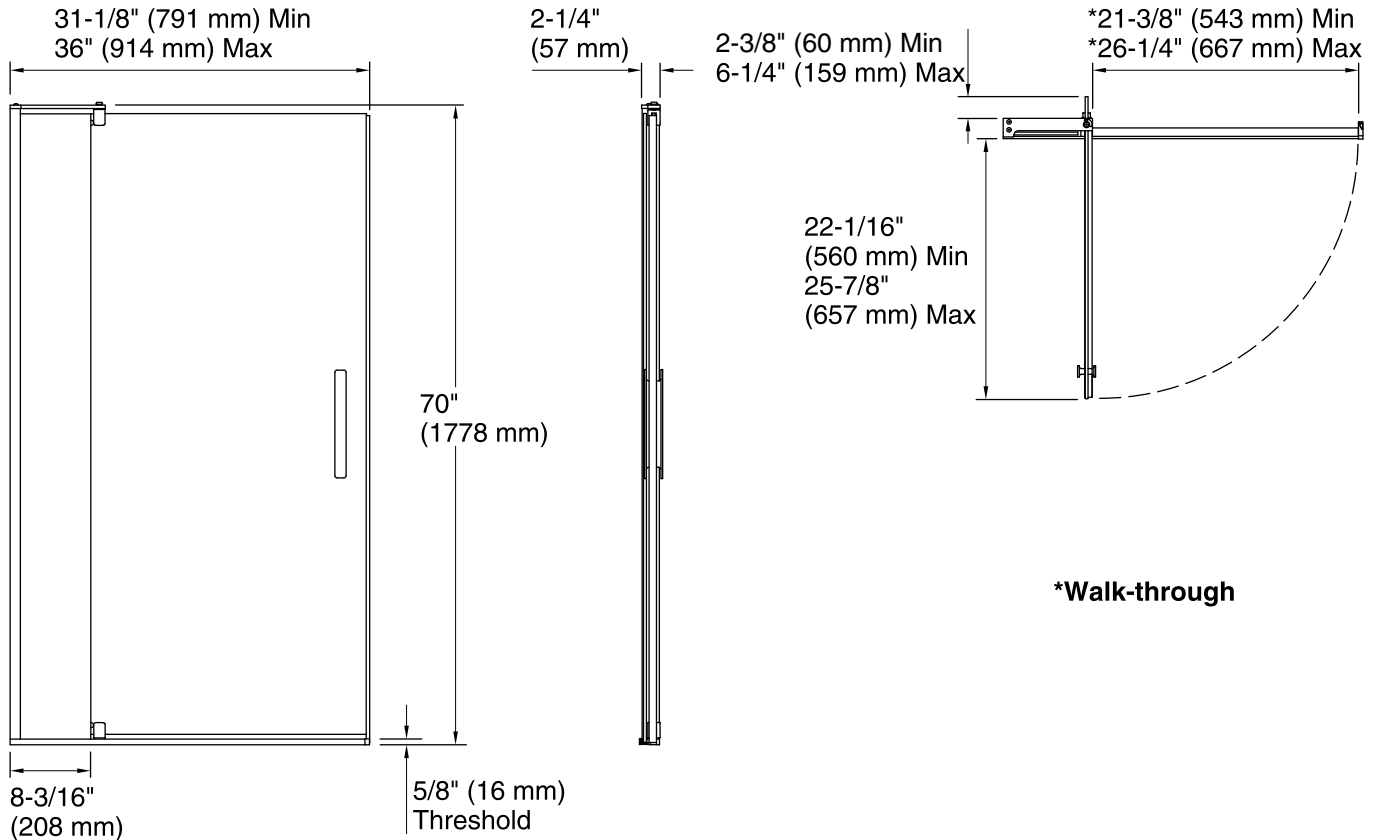

Technology

- Frameless, 5/16-inch-thick Frosted tempered glass.
- Self-closing mechanism offers superior feel and security against water leakage.
- Vertical handle complements the contemporary style.
- Ultra-low threshold creates easy entry and exit to the showering space.
- CleanCoat® nanotechnology helps prevent bacteria, mildew and water stains on your glass, making it easy to clean and looking new.
- Out-of-plumb adjustability for simpler installation.
- Can be installed to open to the left or right.
- Maximum width adjustability.

Technical Information

All product dimensions are nominal.

Installation type:	For shower base installation
Opening style:	Pivot
Opening Width - Min:	31-1/8" (791 mm)
Opening Width - Max:	36" (914 mm)
Walk-through - Min:	21-3/8" (543 mm)
Walk-through - Max:	26-1/4" (667 mm)
Glass thickness:	5/16" (8 mm)
Glass coating:	CleanCoat®

Notes

Install this product according to the installation guide.

Strike jamb is made of clear plastic and may not cover existing shower door holes.

NOTICE: The vertical opening should be a minimum of 74" (1880 mm) to allow clearance for installation.