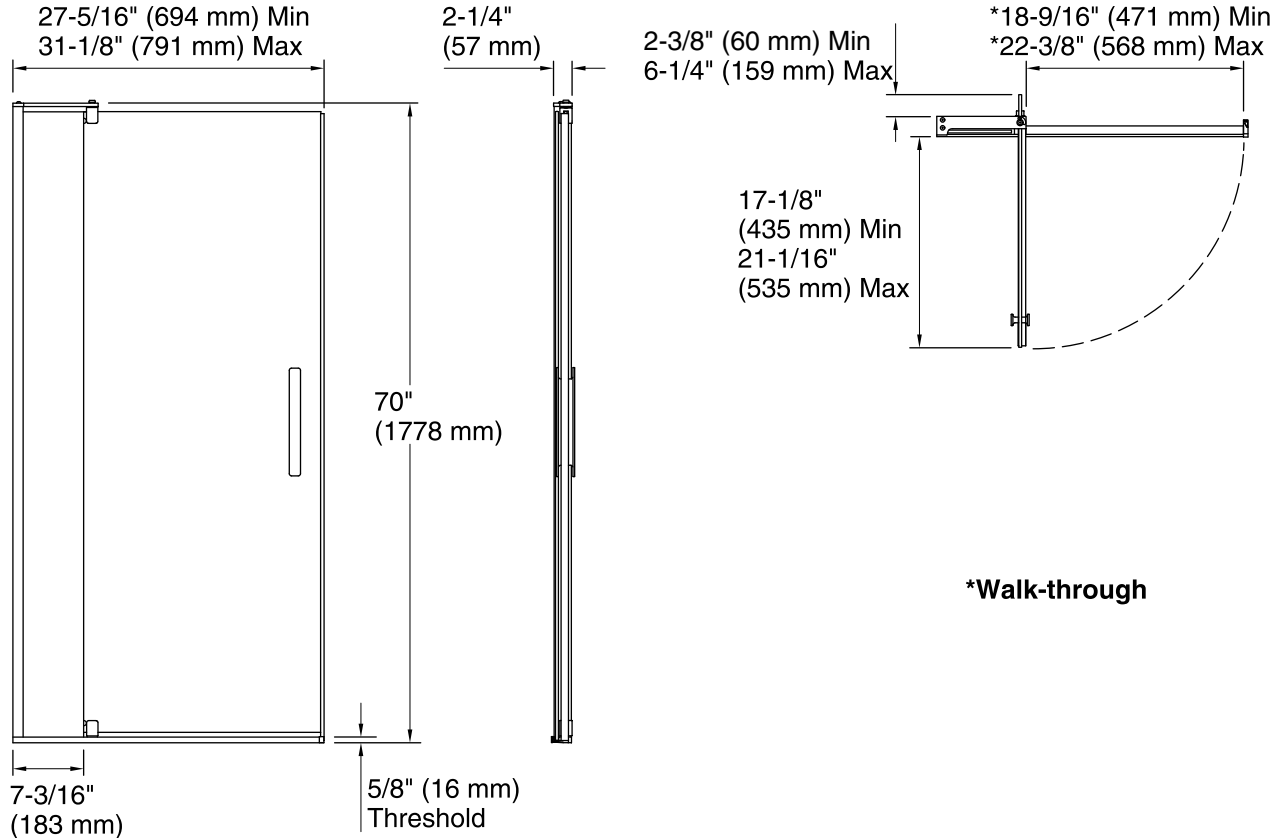

### Technology

- Frameless, 5/16-inch-thick Crystal Clear tempered glass.
- Self-closing mechanism offers superior feel and security against water leakage.
- Vertical handle complements the contemporary style.
- Ultra-low threshold creates easy entry and exit to the showering space.
- CleanCoat® nanotechnology helps prevent bacteria, mildew and water stains on your glass, making it easy to clean and looking new.
- Out-of-plumb adjustability for simpler installation.
- Can be installed to open to the left or right.
- Maximum width adjustability.

### Technical Information

All product dimensions are nominal.

Installation type: For shower base installation

Opening style: Pivot

Opening Width - Min: 27-5/16" (694 mm)

Opening Width - Max: 31-1/8" (791 mm)

Walk-through - Min: 18-9/16" (471 mm)

Walk-through - Max: 22-3/8" (568 mm)

Glass thickness: 5/16" (8 mm)

Glass coating: CleanCoat®