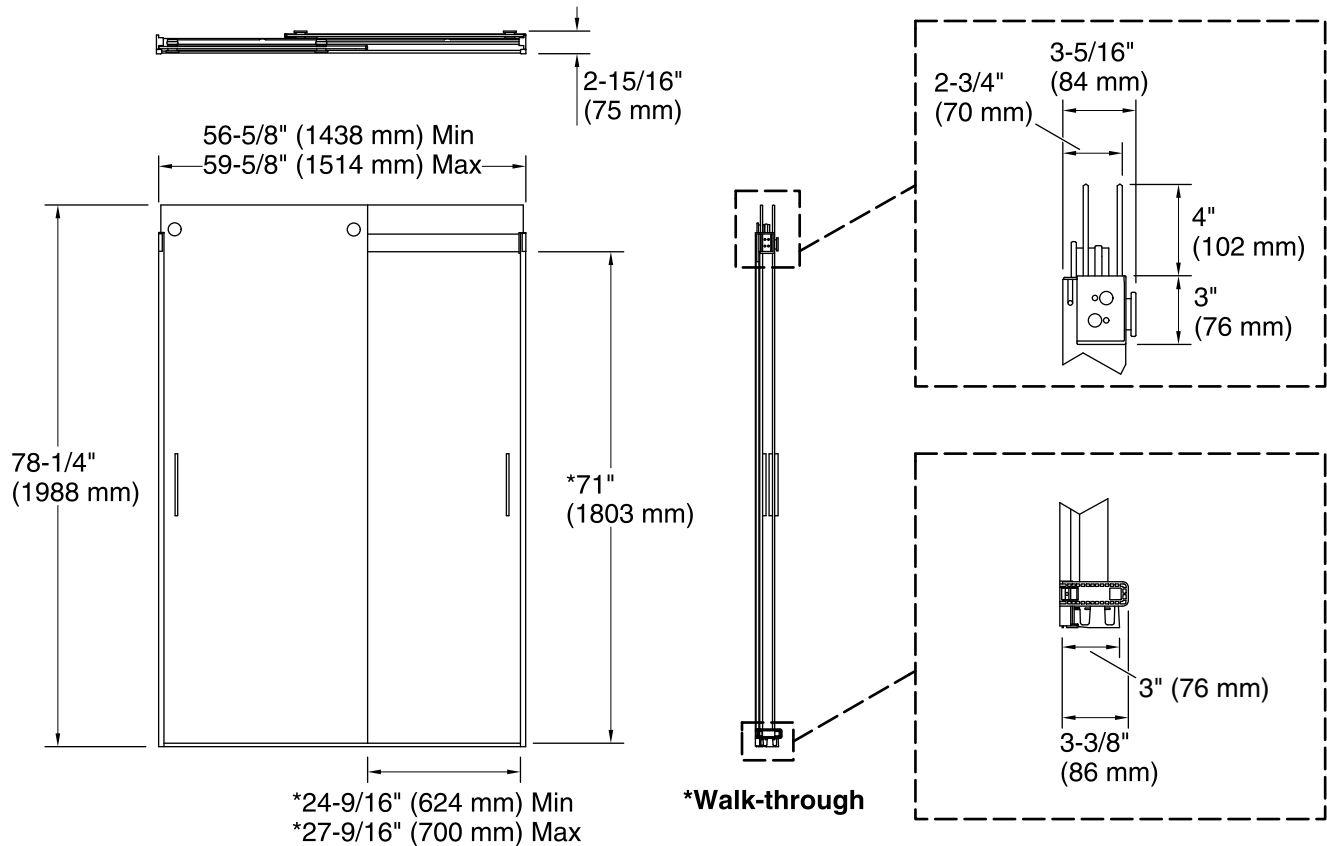

	SHP	
--	-----	--

	NX	
--	----	--

	ABZ	
--	-----	--

Available Glass Options

Code	Description
------	-------------

L	Crystal Clear
---	---------------

Technical Information

All product dimensions are nominal.

Installation type:	For shower base installation
Opening style:	Sliding/Bypass
Opening Width - Min:	56-5/8" (1438 mm)
Opening Width - Max:	59-5/8" (1514 mm)
Walk-through - Min:	24-9/16" (624 mm)
Walk-through - Max:	27-9/16" (700 mm)
Glass thickness:	5/16" (8 mm)
Glass coating:	CleanCoat®

Notes

Install this product according to the installation instructions.

If replacing a shower door, the narrow wall jamb design of this door may not cover the existing shower door holes.

The vertical opening should be a minimum of 80-1/2" (2045 mm) to allow for installation clearance.