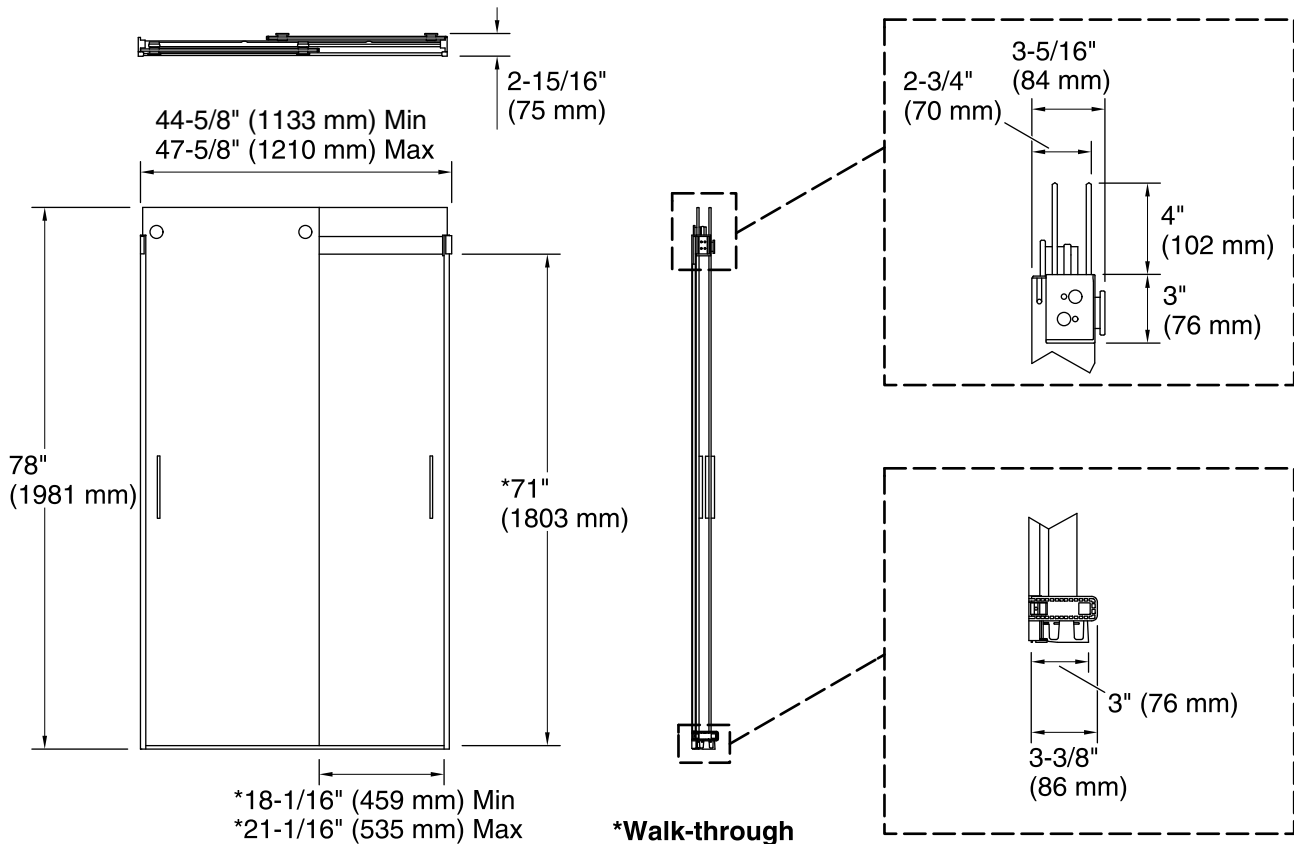

Material

- Anodized aluminum hardware prevents rusting or corrosion.
- Tempered glass ensures maximum safety and durability.

Technology

- Frameless design emphasizes glass and creates a sleek, minimalist look.
- Innovative roller design simplifies installation and provides out-of-plumb adjustability.
- Frameless, 5/16" (8 mm) thick Crystal Clear tempered glass door.
- Door tracking system features a hidden, cushioned, center guide for smooth, quiet sliding action.
- Smooth, easy-to-clean wall jambs.
- Vertical blade handles accentuate the contemporary style.
- CleanCoat® nanotechnology helps prevent bacteria, mildew and water stains on your glass, making it easy to clean and looking new.

SHP

NX

ABZ

Available Glass Options

Code	Description
------	-------------

L Crystal Clear

Technical Information

All product dimensions are nominal.

Installation type:	For shower base installation
Opening style:	Sliding/Bypass
Opening Width - Min:	44-5/8" (1133 mm)
Opening Width - Max:	47-5/8" (1210 mm)
Walk-through - Min:	18-1/16" (459 mm)
Walk-through - Max:	21-1/16" (535 mm)
Glass thickness:	5/16" (8 mm)
Glass coating:	CleanCoat®

Notes

Install this product according to the installation instructions.

If replacing a shower door, the narrow wall jamb design of this door may not cover the existing shower door holes.

The vertical opening should be a minimum of 80-1/2" (2045 mm) to allow for installation clearance.