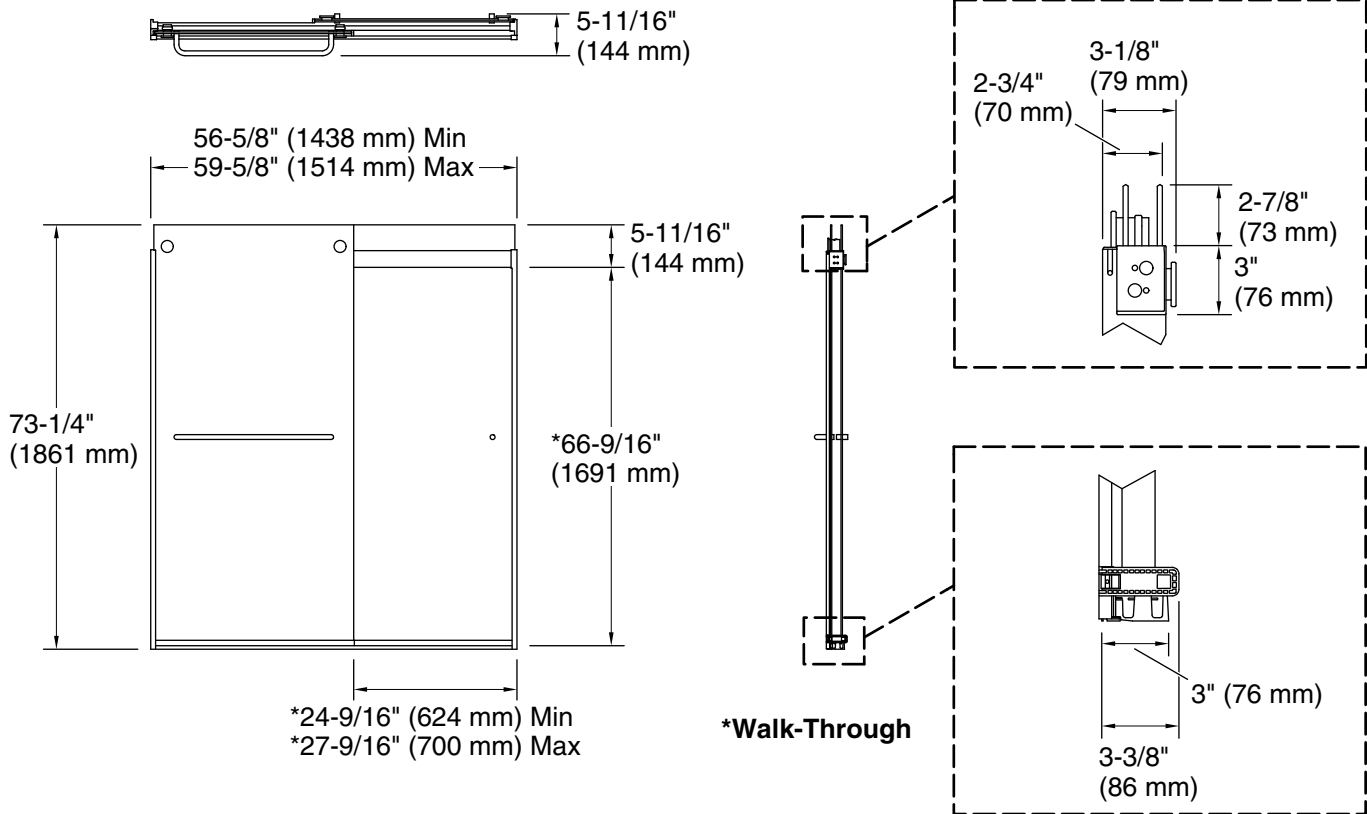

Technical Information

All product dimensions are nominal.

Installation type:	For shower base installation
Opening style:	Sliding/Bypass
Opening Width - Min:	56-5/8" (1438 mm)
Opening Width - Max:	59-5/8" (1514 mm)
Walk-through - Min:	24-9/16" (624 mm)
Walk-through - Max:	27-9/16" (700 mm)
Base-To-Wall Radius - Max:	1/2" (13 mm)
Glass thickness:	5/16" (8 mm)
Glass coating:	CleanCoat®

Notes

Install this product according to the installation guide.

The vertical opening should be a minimum of 76-1/2" (1943 mm) to allow for installation clearance.