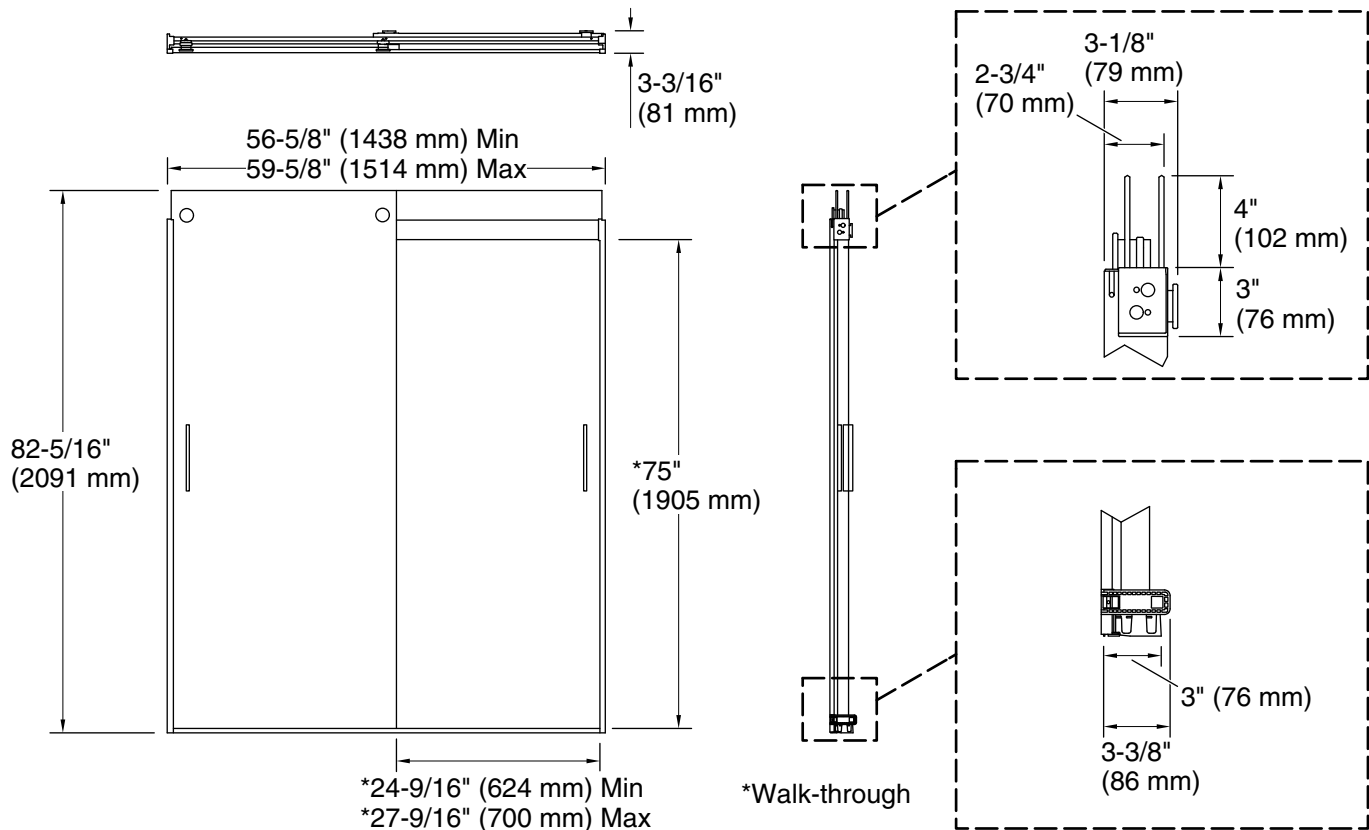

Technical Information

All product dimensions are nominal.

Installation type:	For shower base installation
Opening style:	Sliding/Bypass
Opening Width - Min:	56-5/8" (1438 mm)
Opening Width - Max:	59-5/8" (1514 mm)
Walk-through - Min:	24-9/16" (624 mm)
Walk-through - Max:	27-9/16" (700 mm)
Base-To-Wall Radius - Max:	1/2" (13 mm)
Glass thickness:	5/16" (8 mm)
Glass coating:	CleanCoat®

Notes

Install this product according to the installation guide.

The vertical opening should be a minimum of 84-1/2" (2146 mm) to allow for installation clearance.