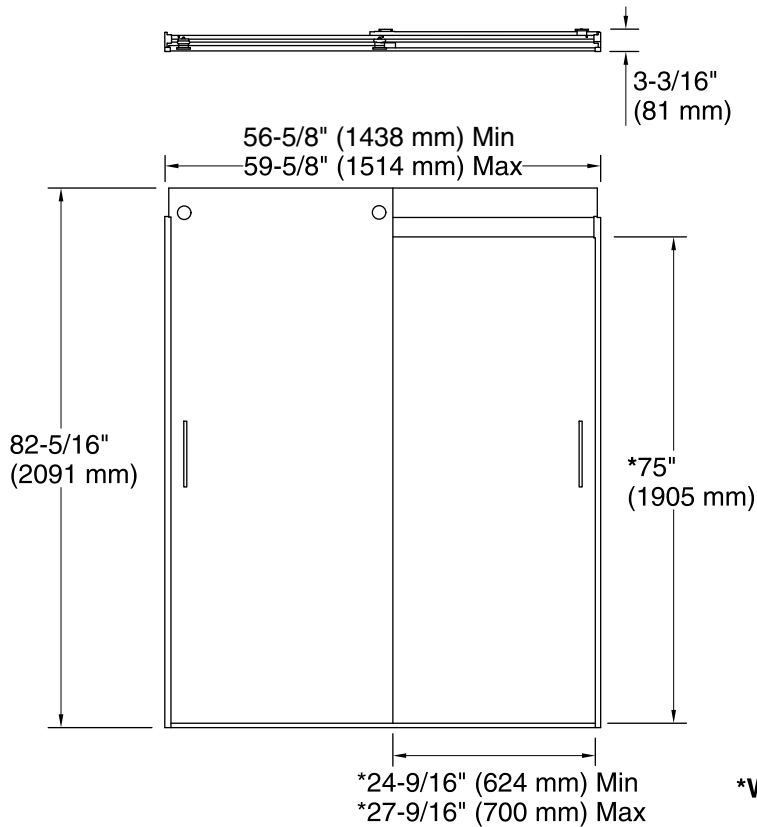

ABZ

Available Glass Options

Code	Description
------	-------------

L Crystal Clear

Technical Information

All product dimensions are nominal.

Installation type: For shower base installation

Opening style: Sliding/Bypass

Opening Width - Min: 56-5/8" (1438 mm)

Opening Width - Max: 59-5/8" (1514 mm)

Walk-through - Min: 24-9/16" (624 mm)

Walk-through - Max: 27-9/16" (700 mm)

Glass thickness: 5/16" (8 mm)

Glass coating: CleanCoat®

Notes

Install this product according to the installation guide.

The vertical opening should be a minimum of 84-1/2" (2146 mm) to allow for installation clearance.