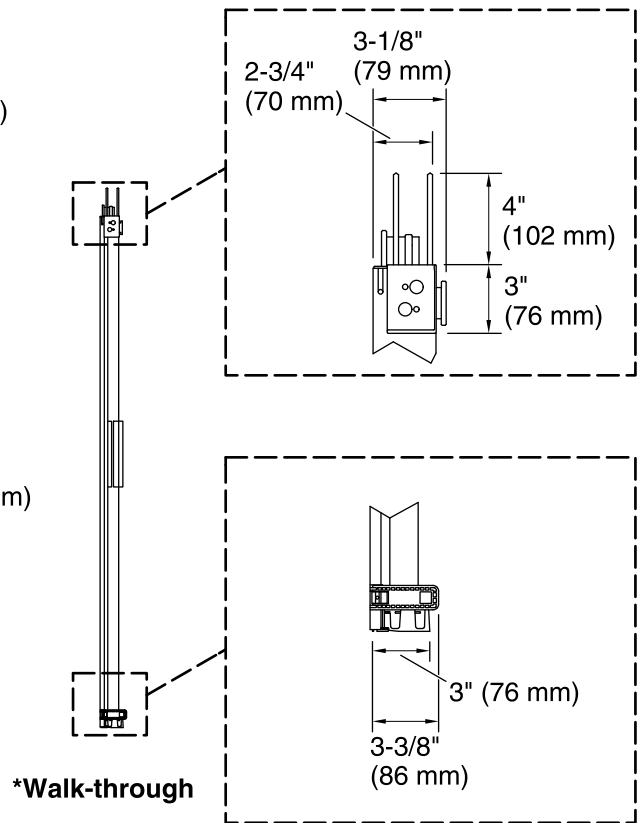

Installation

- Sliding shower door.
- Not for use in hospitality.
- For residential use only.

Included Components

Additional Components:

Hardware kit

Codes/Standards

ANSI Z97.1

CPSC 16CFR 1201

ABZ

Available Glass Options

Code	Description
------	-------------

L Crystal Clear

Technical Information

All product dimensions are nominal.

Installation type: For shower base installation

Opening style: Sliding/Bypass

Opening Width - Min: 56-5/8" (1438 mm)

Opening Width - Max: 59-5/8" (1514 mm)

Walk-through - Min: 24-9/16" (624 mm)

Walk-through - Max: 27-9/16" (700 mm)

Glass thickness: 5/16" (8 mm)

Glass coating: CleanCoat®

Notes

Install this product according to the installation guide.

The vertical opening should be a minimum of 84-1/2" (2146 mm) to allow for installation clearance.