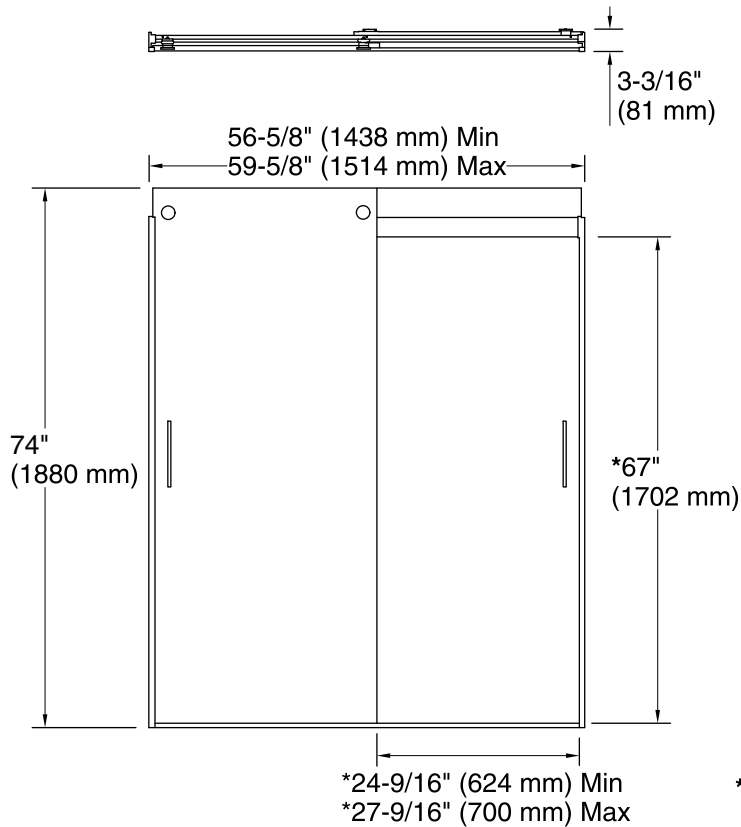

ABZ

Available Glass Options

Code	Description
------	-------------

L Crystal Clear

Technical Information

All product dimensions are nominal.

Installation type: For shower base installation

Opening style: Sliding/Bypass

Opening Width - Min: 56-5/8" (1438 mm)

Opening Width - Max: 59-5/8" (1514 mm)

Walk-through - Min: 24-9/16" (624 mm)

Walk-through - Max: 27-9/16" (700 mm)

Glass thickness: 5/16" (8 mm)

Glass coating: CleanCoat®

Notes

Install this product according to the installation guide.

The vertical opening should be a minimum of 76-1/2" (1943 mm) to allow for installation clearance.