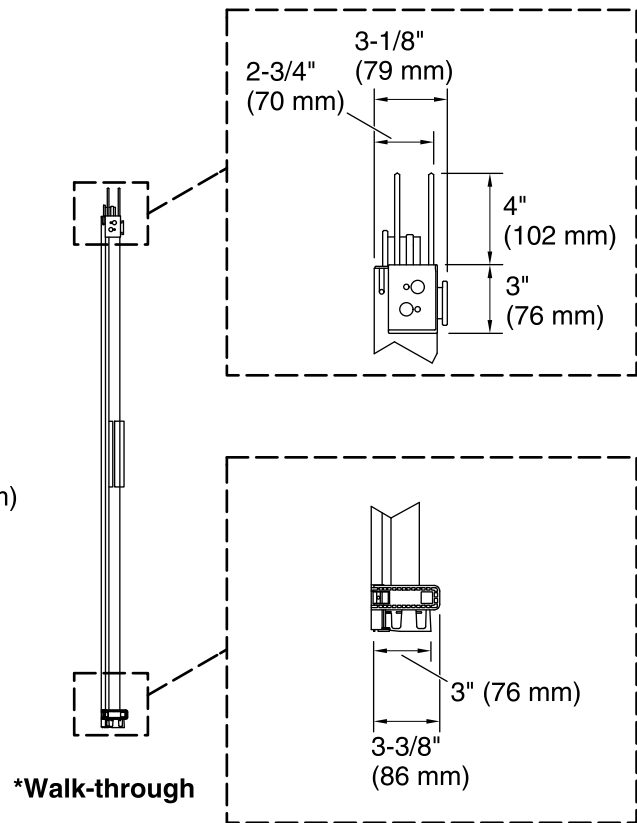

Installation

- Sliding shower door.
- Not for use in hospitality.
- For residential use only.

Included Components

Additional Components:

Hardware kit

Codes/Standards

ANSI Z97.1

CPSC 16CFR 1201

ABZ

Available Glass Options

Code	Description
------	-------------

L Crystal Clear

Technical Information

All product dimensions are nominal.

Installation type: For shower base installation

Opening style: Sliding/Bypass

Opening Width - Min: 56-5/8" (1438 mm)

Opening Width - Max: 59-5/8" (1514 mm)

Walk-through - Min: 24-9/16" (624 mm)

Walk-through - Max: 27-9/16" (700 mm)

Glass thickness: 5/16" (8 mm)

Glass coating: CleanCoat®

Notes

Install this product according to the installation guide.

The vertical opening should be a minimum of 76-1/2" (1943 mm) to allow for installation clearance.