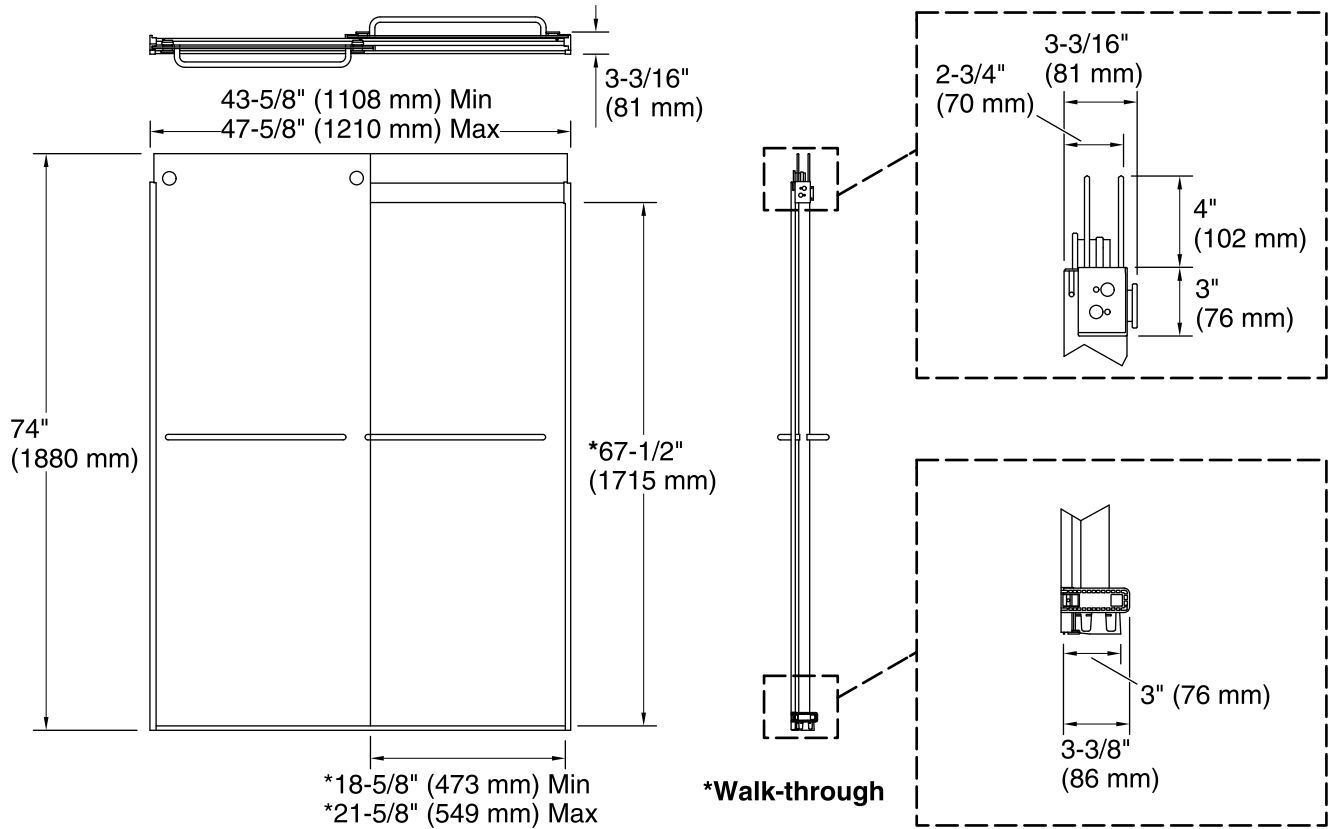

Technology

- Frameless, 3/8-inch-thick Crystal Clear tempered glass.
- Innovative roller design simplifies installation and provides out-of-plumb adjustability while glass is installed.
- Cushioned center guide provides quiet sliding action.
- Square towel bars, inside and outside, provide integrated storage on the door.
- CleanCoat® nanotechnology helps prevent bacteria, mildew and water stains on your glass, making it easy to clean and looking new.

L	Crystal Clear
---	---------------

Technical Information

All product dimensions are nominal.

Installation type: For shower base installation

Opening style: Sliding/Bypass

Walk-through - Max: 21-5/8" (549 mm)

Glass thickness: 3/8" (10 mm)

Glass coating: CleanCoat®

Notes

Install this product according to the installation guide.