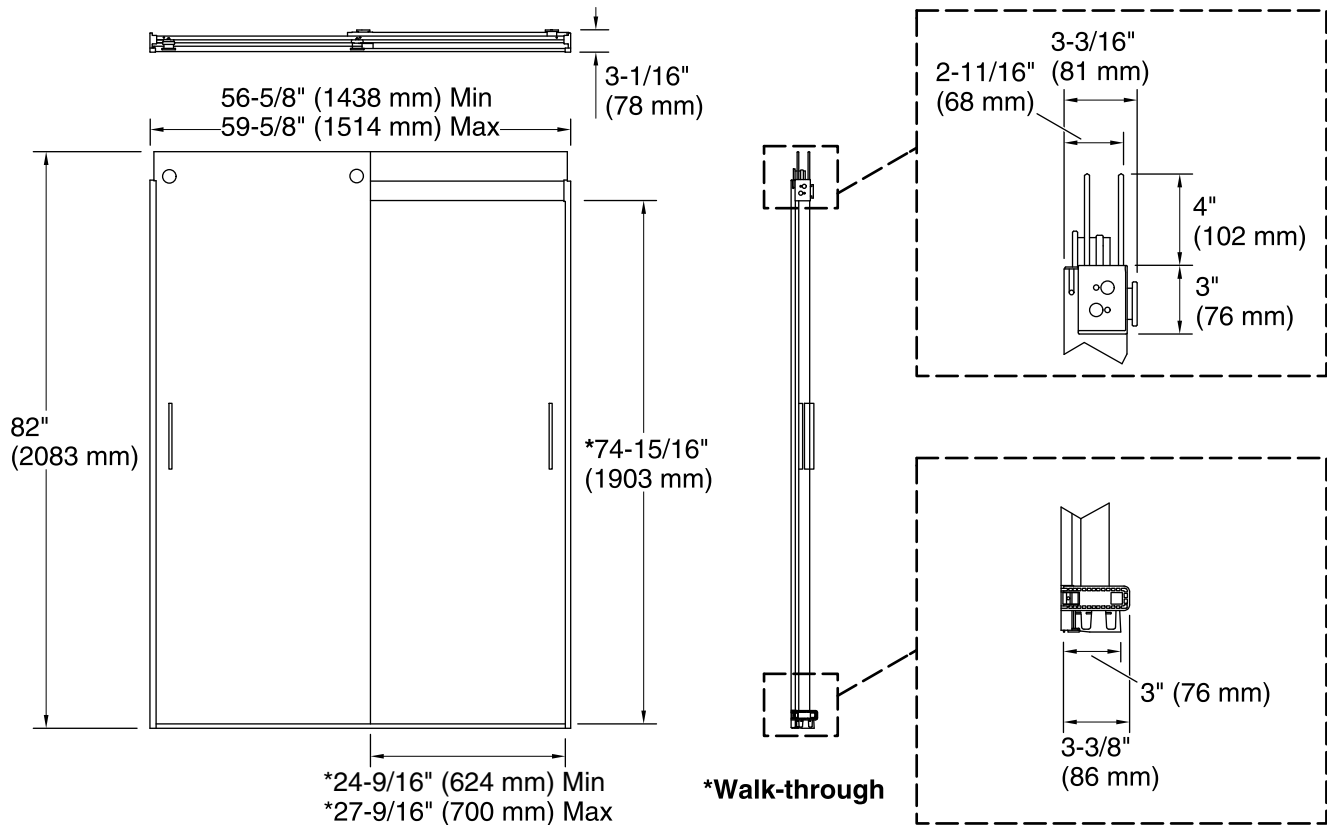

Technology

- Frameless, 3/8-inch-thick Crystal Clear tempered glass.
- Innovative roller design simplifies installation and provides out-of-plumb adjustability while glass is installed.
- Cushioned center guide provides quiet sliding action.
- Vertical blade handles accentuate the contemporary style.
- CleanCoat® nanotechnology helps prevent bacteria, mildew and water stains on your glass, making it easy to clean and looking new.

Available Glass Options

Code	Description
------	-------------

L Crystal Clear

Technical Information

All product dimensions are nominal.

Installation type:	For shower base installation
Opening style:	Sliding/Bypass
Opening Width - Min:	56-5/8" (1438 mm)
Opening Width - Max:	59-5/8" (1514 mm)
Walk-through - Min:	24-9/16" (624 mm)
Walk-through - Max:	27-9/16" (700 mm)
Glass thickness:	3/8" (10 mm)
Glass coating:	CleanCoat®

Notes

Install this product according to the installation guide.

If replacing a shower door, the narrow wall jamb design of this door may not cover the existing shower door holes.

The vertical opening should be a minimum of 84-1/2" (2146 mm) to allow for installation clearance.