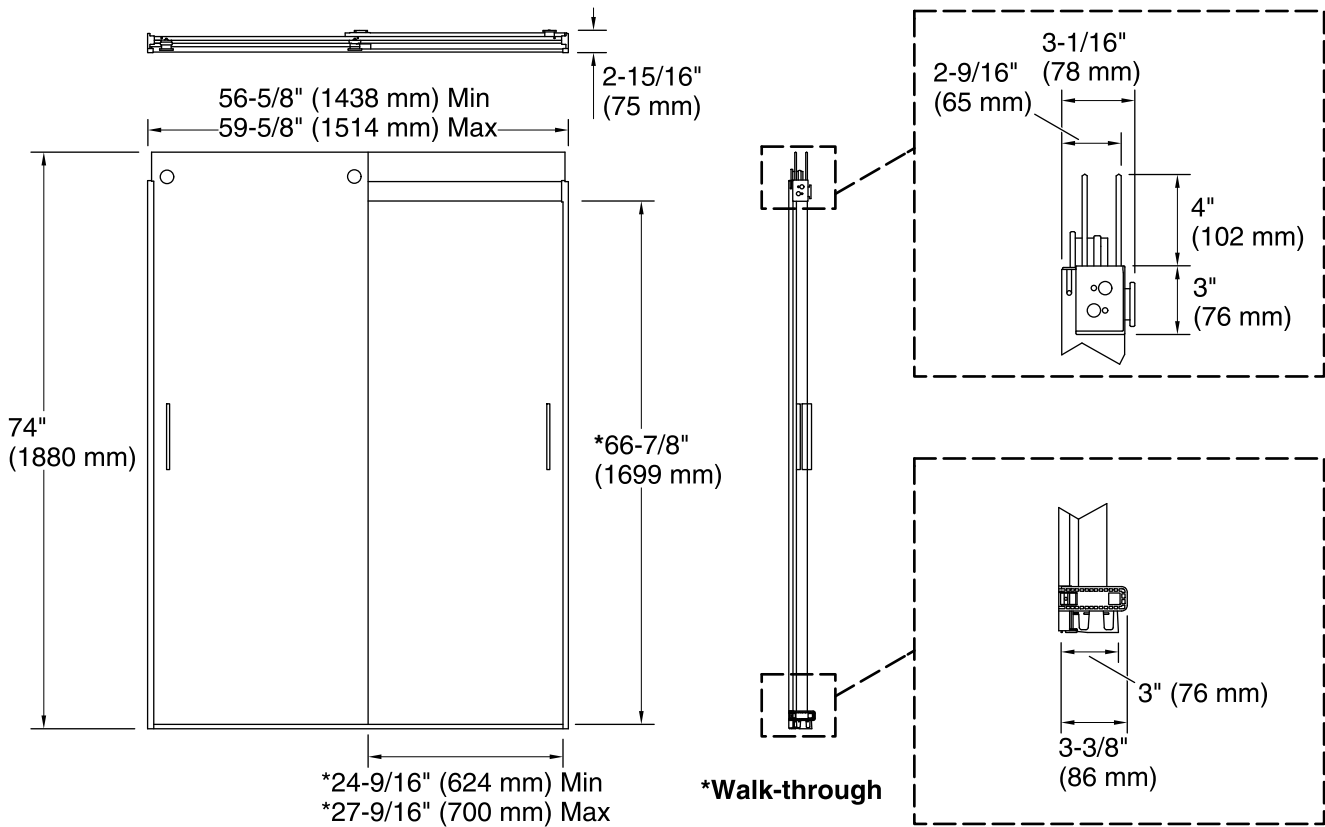

Technology

- Frameless, 3/8-inch-thick Crystal Clear tempered glass.
- Innovative roller design simplifies installation and provides out-of-plumb adjustability while glass is installed.
- Cushioned center guide provides quiet sliding action.
- Vertical blade handles accentuate the contemporary style.
- CleanCoat® nanotechnology helps prevent bacteria, mildew and water stains on your glass, making it easy to clean and looking new.

Installation

- Sliding shower door.
- Not for use in hospitality.
- For residential use only.

Included Components

Additional Components:

Hardware kit

Codes/Standards

CPSC 16CFR 1201

ANSI Z97.1

ABV

ABZ

Available Glass Options

Code	Description
------	-------------

L Crystal Clear

Technical Information

All product dimensions are nominal.

Installation type:	For shower base installation
Opening style:	Sliding/Bypass
Opening Width - Min:	56-5/8" (1438 mm)
Opening Width - Max:	59-5/8" (1514 mm)
Walk-through - Min:	24-9/16" (624 mm)
Walk-through - Max:	27-9/16" (700 mm)
Glass thickness:	3/8" (10 mm)
Glass coating:	CleanCoat®

Notes

Install this product according to the installation guide.

If replacing a shower door, the narrow wall jamb design of this door may not cover the existing shower door holes.

The vertical opening should be a minimum of 76-1/2" (1943 mm) to allow for installation clearance.