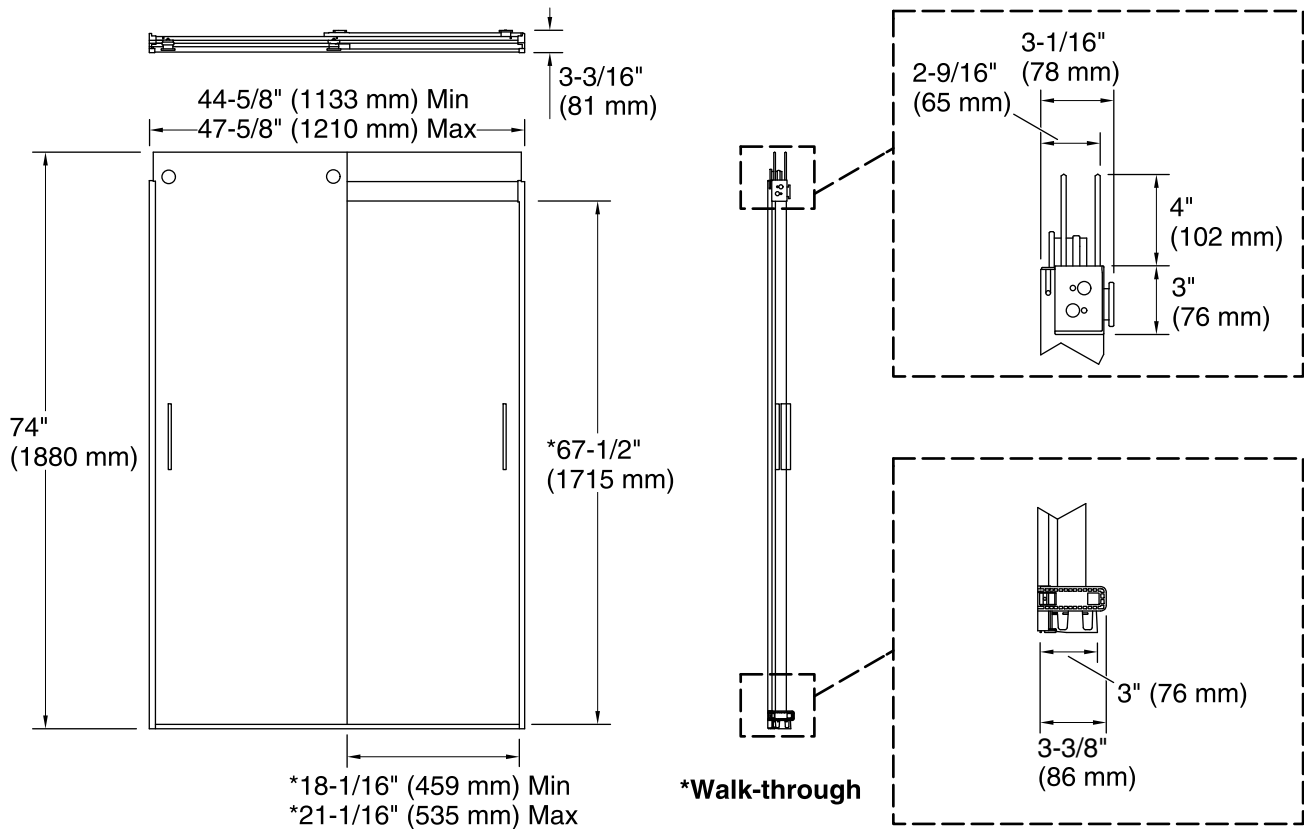

Technology

- Frameless, 3/8-inch-thick Crystal Clear tempered glass.
- Innovative roller design simplifies installation and provides out-of-plumb adjustability while glass is installed.
- Cushioned center guide provides quiet sliding action.
- Vertical blade handles accentuate the contemporary style.
- CleanCoat® nanotechnology helps prevent bacteria, mildew and water stains on your glass, making it easy to clean and looking new.

Installation

- Sliding shower door.
- Not for use in hospitality.
- For residential use only.

Included Components

Additional Components:

Hardware kit

Codes/Standards

ANSI Z97.1

CPSC 16CFR 1201

	NX	
--	----	--

	ABV	
--	-----	--

	ABZ	
--	-----	--

Available Glass Options

Code	Description
------	-------------

L	Crystal Clear
---	---------------

Technical Information

All product dimensions are nominal.

Installation type: For shower base installation

Opening style: Sliding/Bypass

Glass coating: CleanCoat®

Notes

Install this product according to the installation guide.