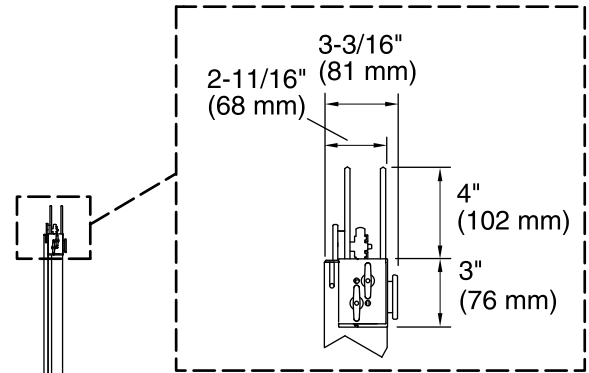

* Walk-through

Technical Information

All product dimensions are nominal.

- Installation type: For bath installation
- Opening style: Sliding/Bypass
- Opening Width - Min: 56-5/8" (1438 mm)
- Opening Width - Max: 59-5/8" (1514 mm)
- Walk-through - Min: 24-9/16" (624 mm)
- Walk-through - Max: 27-9/16" (700 mm)
- Glass thickness: 3/8" (10 mm)
- Glass coating: CleanCoat®

Notes

- Install this product according to the installation guide.
- If replacing a shower door, the narrow wall jamb design of this door may not cover the existing shower door holes.
- The vertical opening should be a minimum of 64-1/2" (1638 mm) to allow for installation clearance.