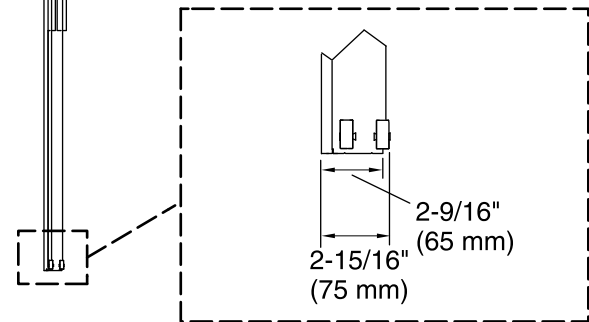

* Walk-through

Technical Information

All product dimensions are nominal.

- Installation type: For bath installation
- Opening style: Sliding/Bypass
- Opening Width - Min: 56-5/8" (1438 mm)
- Opening Width - Max: 59-5/8" (1514 mm)
- Walk-through - Min: 24-9/16" (624 mm)
- Walk-through - Max: 27-9/16" (700 mm)
- Glass thickness: 3/8" (10 mm)
- Glass coating: CleanCoat®

Notes

- Install this product according to the installation guide.
- If replacing a shower door, the narrow wall jamb design of this door may not cover the existing shower door holes.
- The vertical opening should be a minimum of 64-1/2" (1638 mm) to allow for installation clearance.