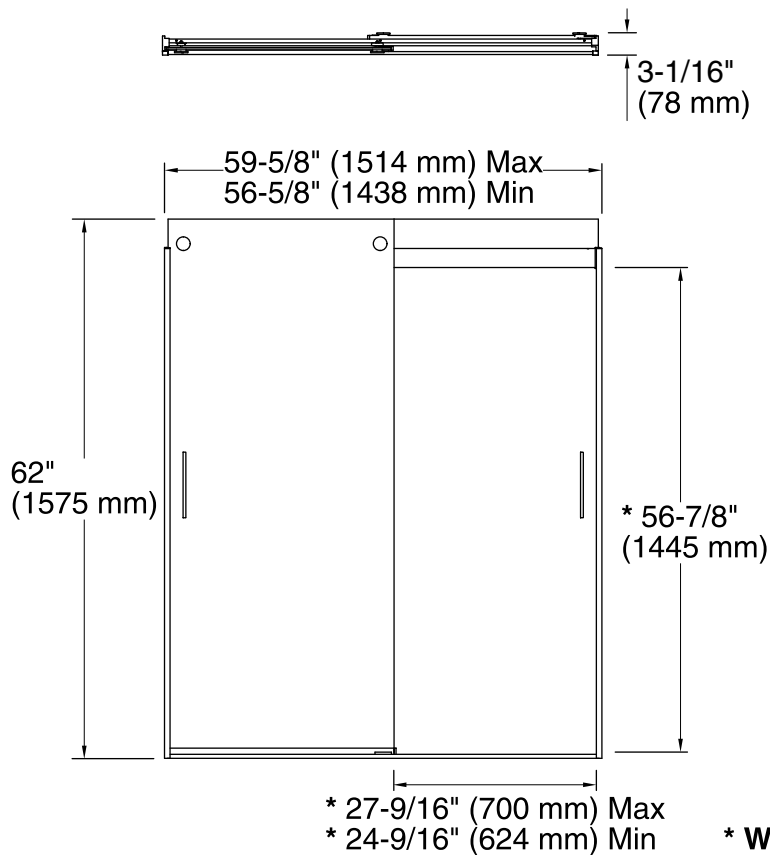

* Walk-through

Technical Information

All product dimensions are nominal.

- Installation type: For bath installation
- Opening style: Sliding/Bypass
- Opening Width - Min: 56-5/8" (1438 mm)
- Opening Width - Max: 59-5/8" (1514 mm)
- Walk-through - Min: 24-9/16" (624 mm)
- Walk-through - Max: 27-9/16" (700 mm)
- Glass thickness: 3/8" (10 mm)
- Glass coating: CleanCoat®

Notes

- Install this product according to the installation guide.
- If replacing a shower door, the narrow wall jamb design of this door may not cover the existing shower door holes.
- The vertical opening should be a minimum of 64-1/2" (1638 mm) to allow for installation clearance.