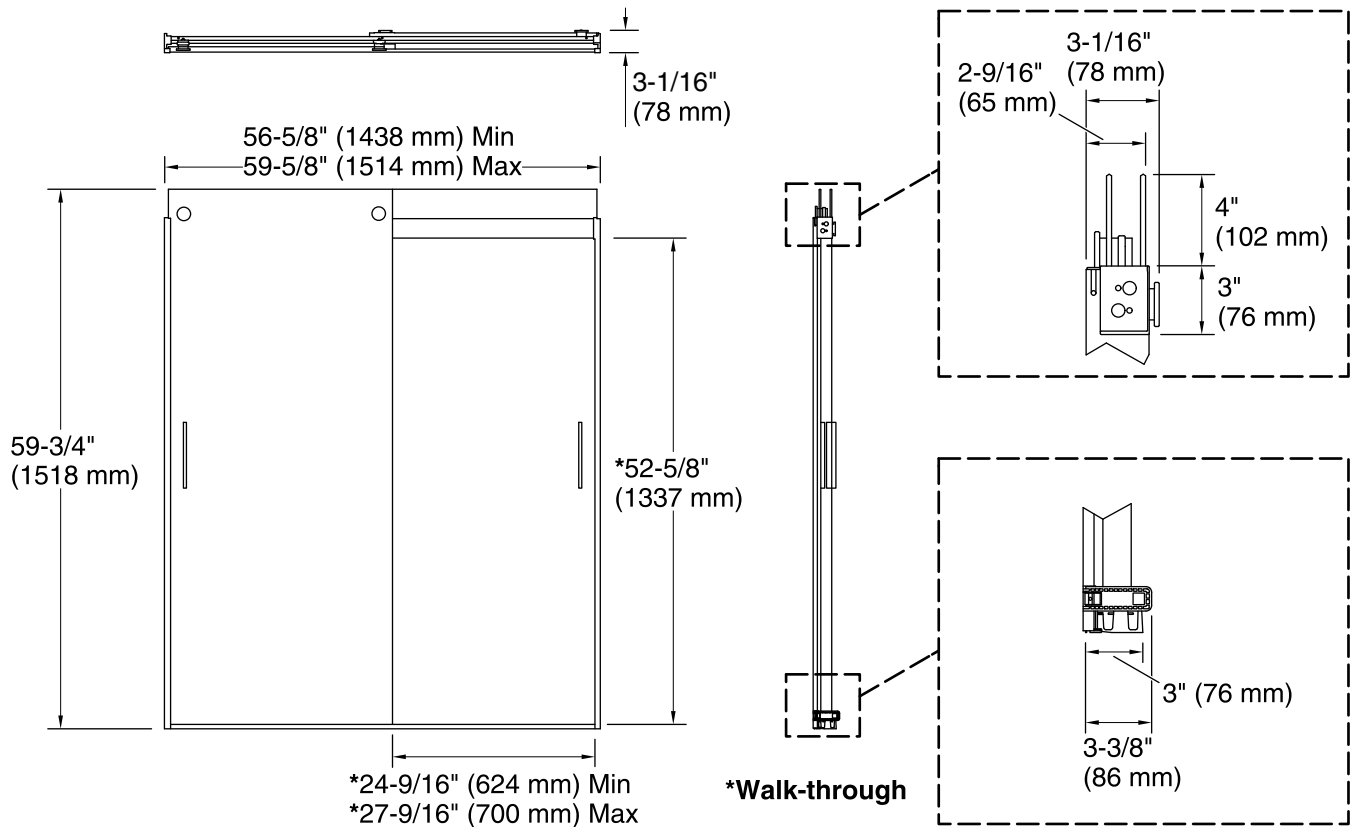

Code	Description
------	-------------

L Crystal Clear

Technical Information

All product dimensions are nominal.

Installation type:	For bath installation
Opening style:	Sliding/Bypass
Opening Width - Min:	54" (1372 mm)
Opening Width - Max:	57" (1448 mm)
Walk-through - Min:	23-3/16" (589 mm)
Walk-through - Max:	26-3/16" (665 mm)
Glass thickness:	1/4" (6 mm)
Glass coating:	CleanCoat®

Notes

Install this product according to the installation guide.

If replacing a shower door, the narrow wall jamb design of this door may not cover the existing shower door holes.

The vertical opening should be a minimum of 62-1/4" (1581 mm) to allow for installation clearance.