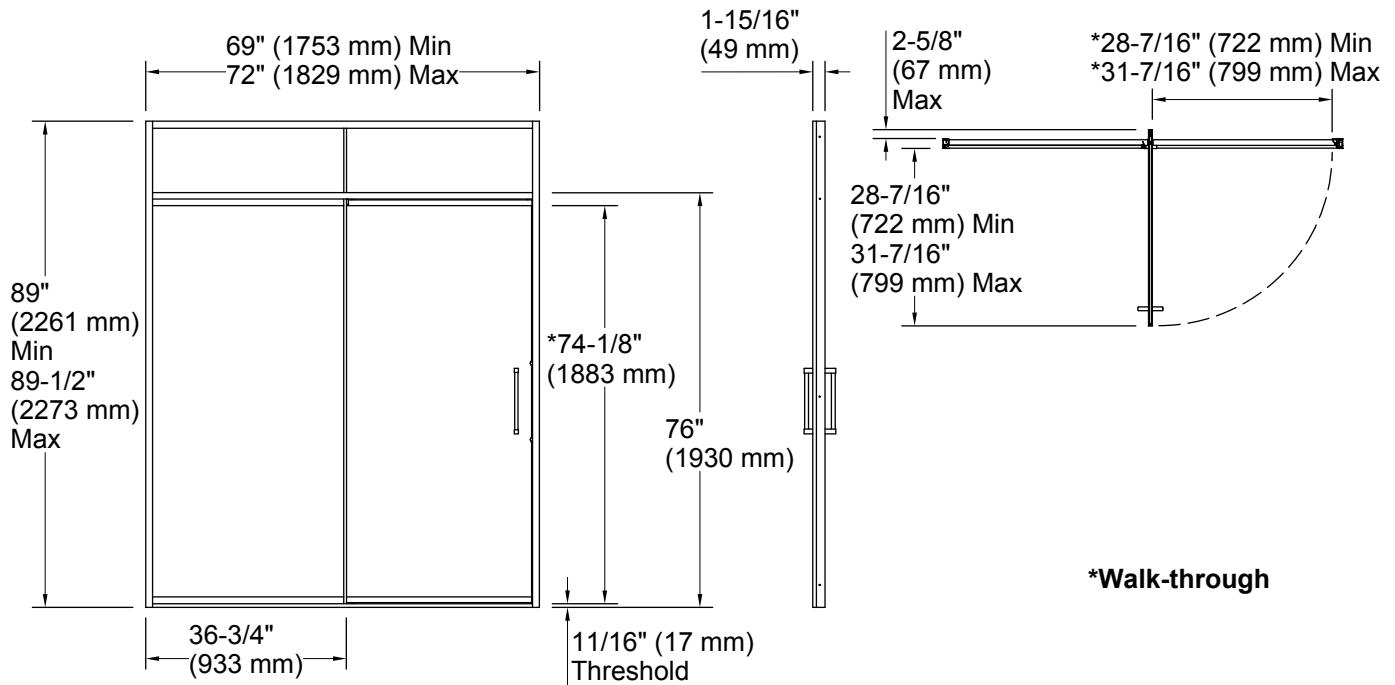

Technology

- Semi-frameless, 3/8-inch-thick Crystal Clear tempered glass.
- Includes sliding steam transom.
- Inside and outside solid 12-inch handles.
- CleanCoat® nanotechnology helps prevent bacteria, mildew and water stains on your glass, making it easy to clean and looking new.
- Adjustable framing system simplifies installation for out-of-plumb shower openings.
- Can be installed to open to the left or right.

Code	Description
------	-------------

L Crystal Clear

Technical Information

All product dimensions are nominal.

Installation type:	For shower base installation
Opening style:	Pivot
Opening Width - Min:	69" (1753 mm)
Opening Width - Max:	72" (1829 mm)
Walk-through - Min:	28-7/16" (722 mm)
Walk-through - Max:	31-7/16" (799 mm)
Glass thickness:	3/8" (10 mm)
Glass coating:	CleanCoat®

Notes

Install this product according to the installation guide.

Recommended two person installation.

The vertical opening should be a minimum of 91-1/8" (2315 mm) to allow for installation clearance.