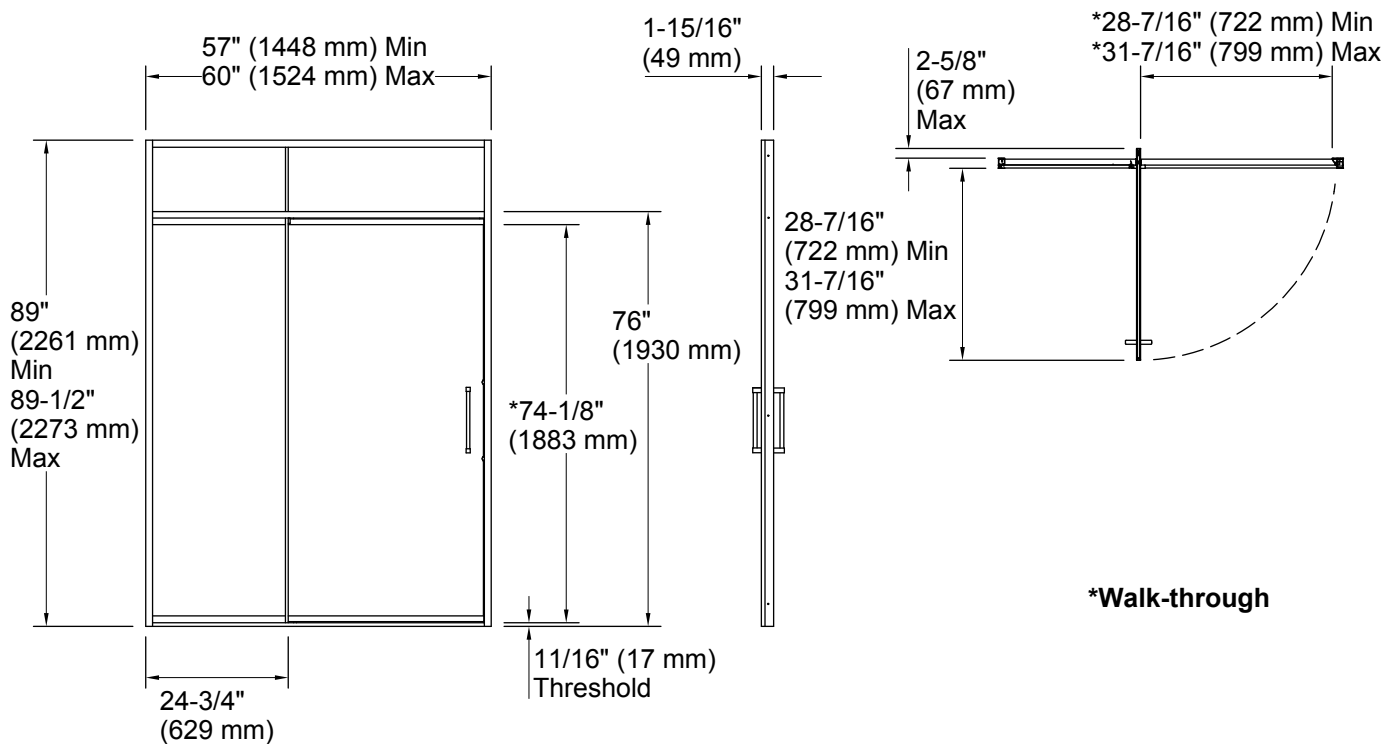

Technology

- Semi-frameless, 3/8-inch-thick Crystal Clear tempered glass.
- Includes sliding steam transom.
- Inside and outside solid 12-inch handles.
- CleanCoat® nanotechnology helps prevent bacteria, mildew and water stains on your glass, making it easy to clean and looking new.
- Adjustable framing system simplifies installation for out-of-plumb shower openings.
- Can be installed to open to the left or right.

Available Glass Options

Code	Description
------	-------------

L Crystal Clear

***Walk-through**

Technical Information

All product dimensions are nominal.

Installation type:	For shower base installation
Opening style:	Pivot
Opening Width - Min:	57" (1448 mm)
Opening Width - Max:	60" (1524 mm)
Walk-through - Min:	28-7/16" (722 mm)
Walk-through - Max:	31-7/16" (799 mm)
Glass thickness:	3/8" (10 mm)
Glass coating:	CleanCoat®

Notes

Install this product according to the installation guide.

Recommended two person installation.

The vertical opening should be a minimum of 90-1/8" (2289 mm) to allow for installation clearance.