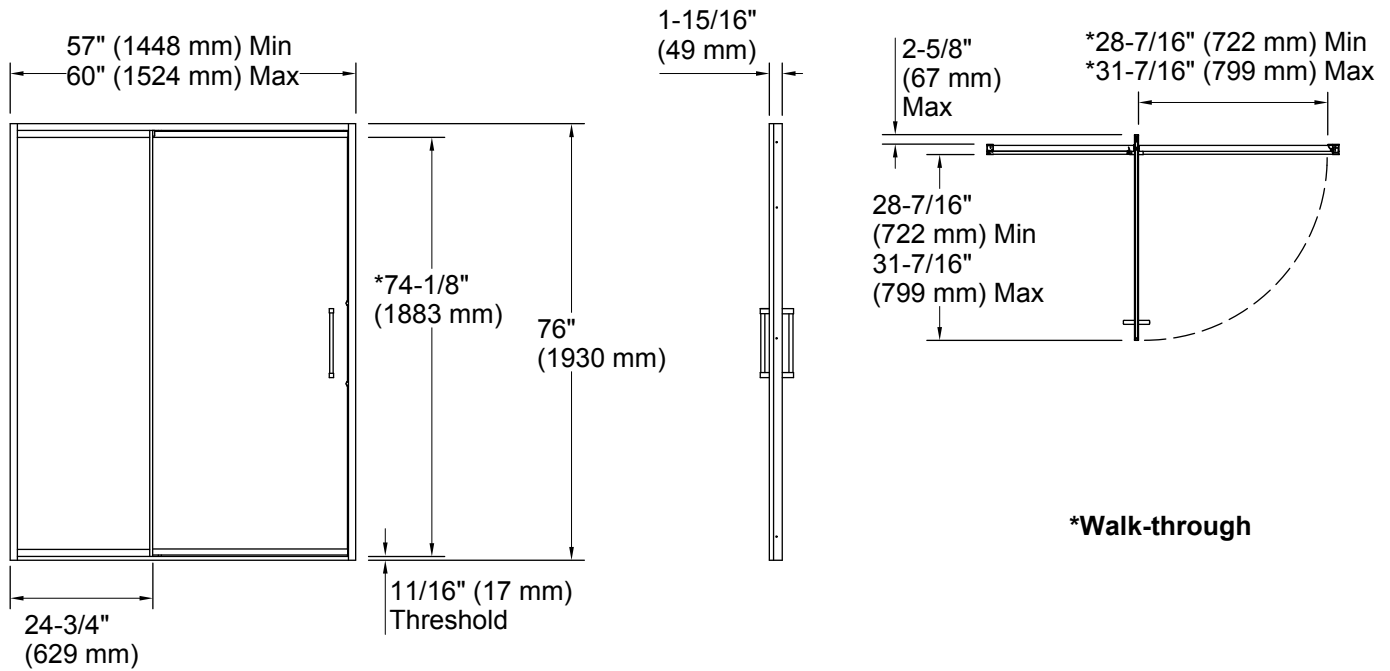

*Walk-through

Technical Information

All product dimensions are nominal.

Installation type:	For shower base installation
Opening style:	Pivot
Opening Width - Min:	57" (1448 mm)
Opening Width - Max:	60" (1524 mm)
Walk-through - Min:	28-7/16" (722 mm)
Walk-through - Max:	31-7/16" (799 mm)
Glass thickness:	3/8" (10 mm)
Glass coating:	CleanCoat®

Notes

Install this product according to the installation guide.

Recommended two person installation.

The vertical opening should be a minimum of 76-5/8" (1946 mm) to allow for installation clearance.