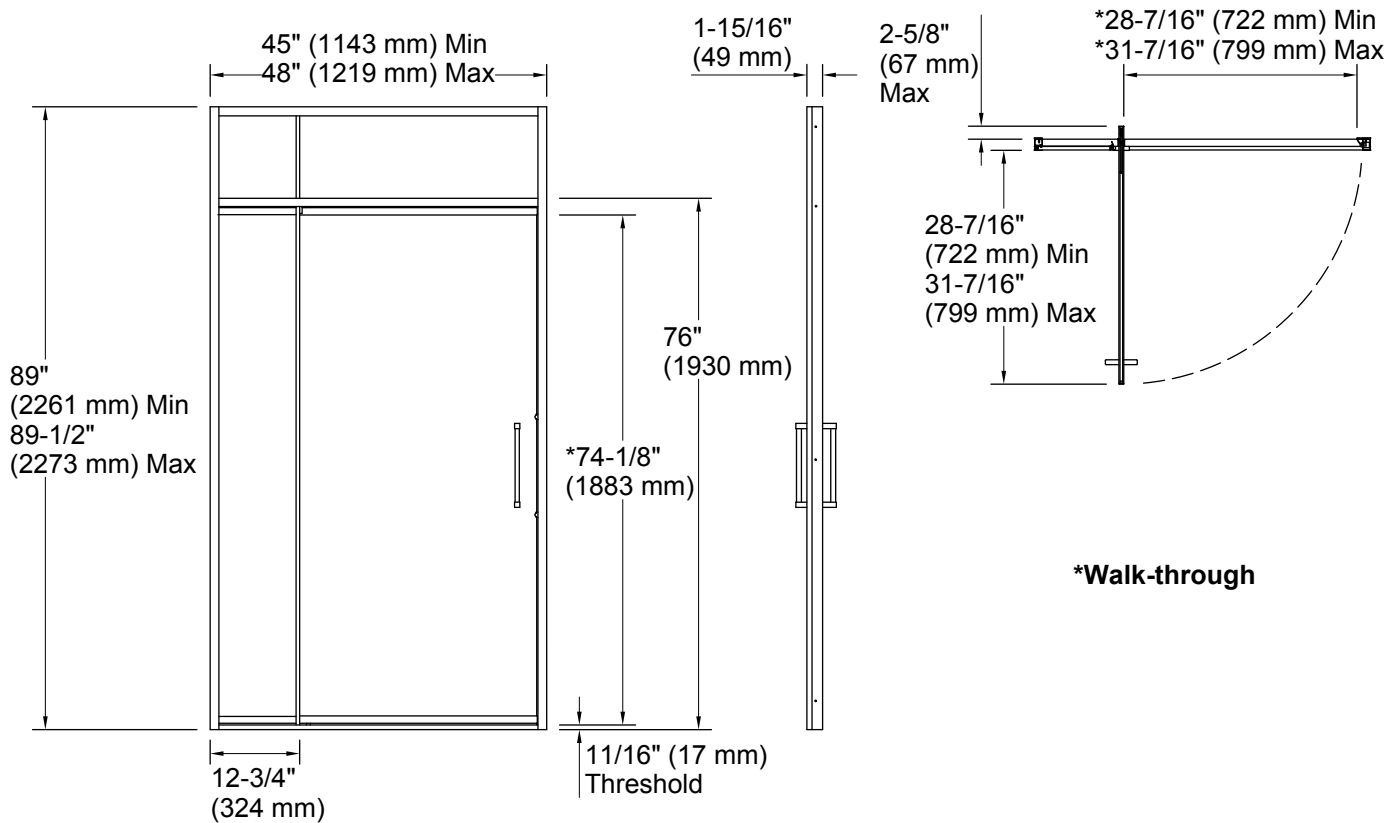

Technology

- Semi-frameless, 3/8-inch-thick Crystal Clear tempered glass.
- Includes sliding steam transom.
- Inside and outside solid 12-inch handles.
- CleanCoat® nanotechnology helps prevent bacteria, mildew and water stains on your glass, making it easy to clean and looking new.
- Adjustable framing system simplifies installation for out-of-plumb shower openings.
- Can be installed to open to the left or right.

Available Glass Options

Code	Description
------	-------------

L Crystal Clear

Technical Information

All product dimensions are nominal.

Installation type:	For shower base installation
Opening style:	Pivot
Opening Width - Min:	45" (1143 mm)
Opening Width - Max:	48" (1219 mm)
Walk-through - Min:	28-7/16" (722 mm)
Walk-through - Max:	31-7/16" (799 mm)
Glass thickness:	3/8" (10 mm)
Glass coating:	CleanCoat®

Notes

Install this product according to the installation guide.

Recommended two person installation.

The vertical opening should be a minimum of 90-1/8" (2289 mm) to allow for installation clearance.