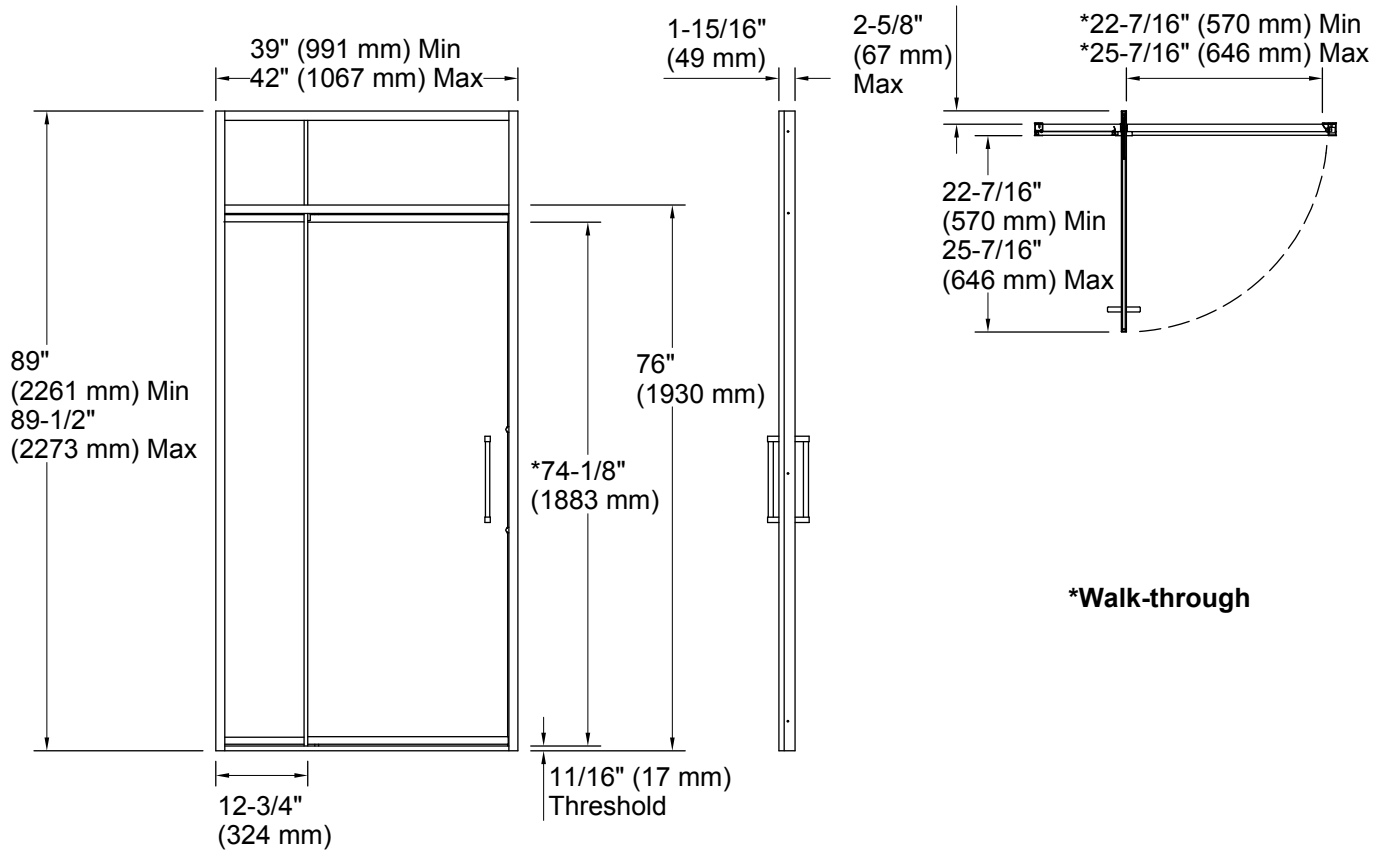

Technology

- Semi-frameless, 3/8-inch-thick Crystal Clear tempered glass.
- Includes sliding steam transom.
- Inside and outside solid 12-inch handles.
- CleanCoat® nanotechnology helps prevent bacteria, mildew and water stains on your glass, making it easy to clean and looking new.
- Adjustable framing system simplifies installation for out-of-plumb shower openings.
- Can be installed to open to the left or right.

Code	Description
------	-------------

L Crystal Clear

Technical Information

All product dimensions are nominal.

Installation type: For shower base installation

Opening style: Pivot

Opening Width - Min: 39" (991 mm)

Opening Width - Max: 42" (1067 mm)

Walk-through - Min: 22-7/16" (570 mm)

Walk-through - Max: 25-7/16" (646 mm)

Glass thickness: 3/8" (10 mm)

Glass coating: CleanCoat®

Notes

Install this product according to the installation guide.

Recommended two person installation.

The vertical opening should be a minimum of 90-1/8" (2289 mm) to allow for installation clearance.