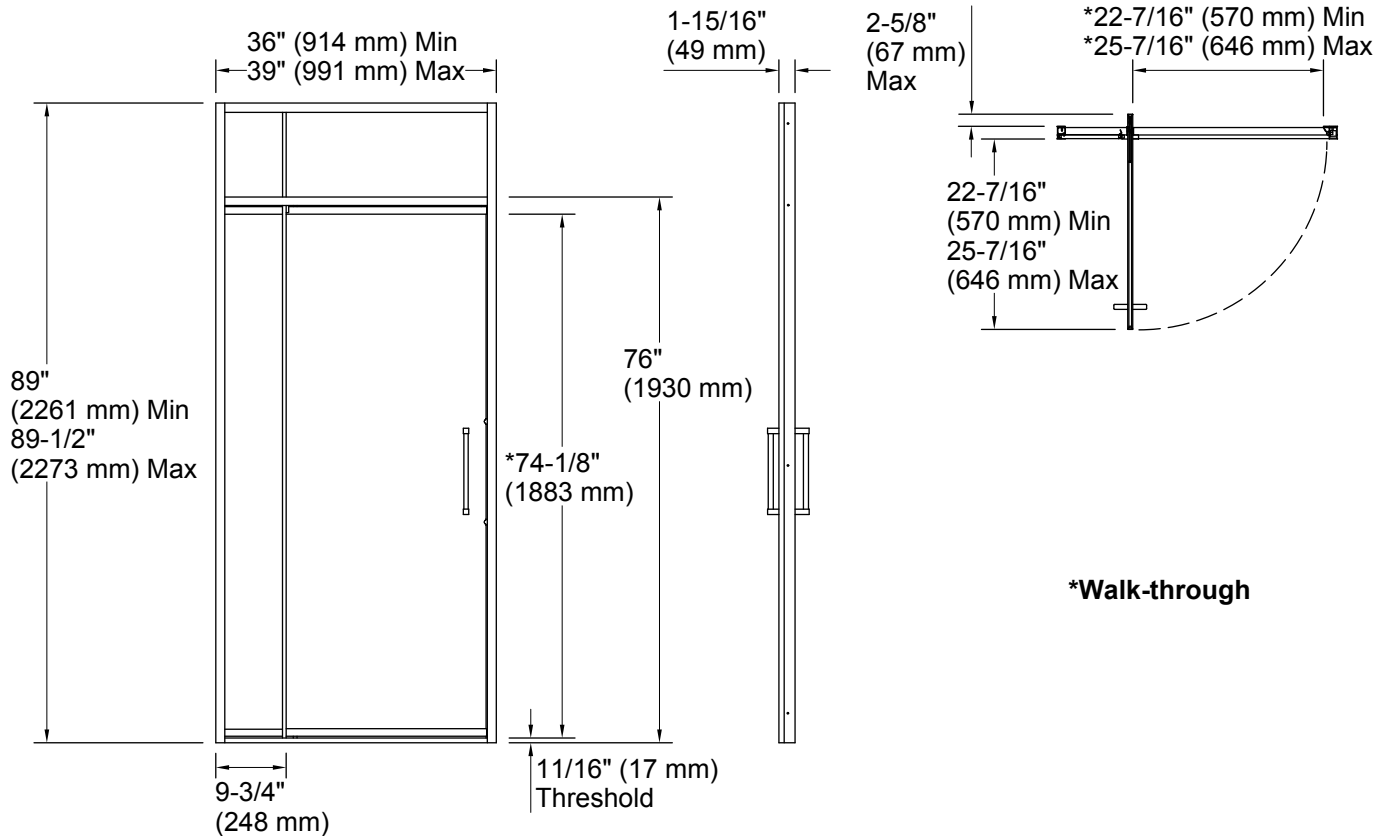

## Technical Information

All product dimensions are nominal.

Installation type: For shower base installation

Opening style: Pivot

Opening Width - Min: 36" (914 mm)

Opening Width - Max: 39" (991 mm)

Walk-through - Min: 22-7/16" (570 mm)

Walk-through - Max: 25-7/16" (646 mm)

Glass thickness: 3/8" (10 mm)

Glass coating: CleanCoat®

## Notes

Install this product according to the installation guide.

Recommended two person installation.

The vertical opening should be a minimum of 90-1/8" (2289 mm) to allow for installation clearance.