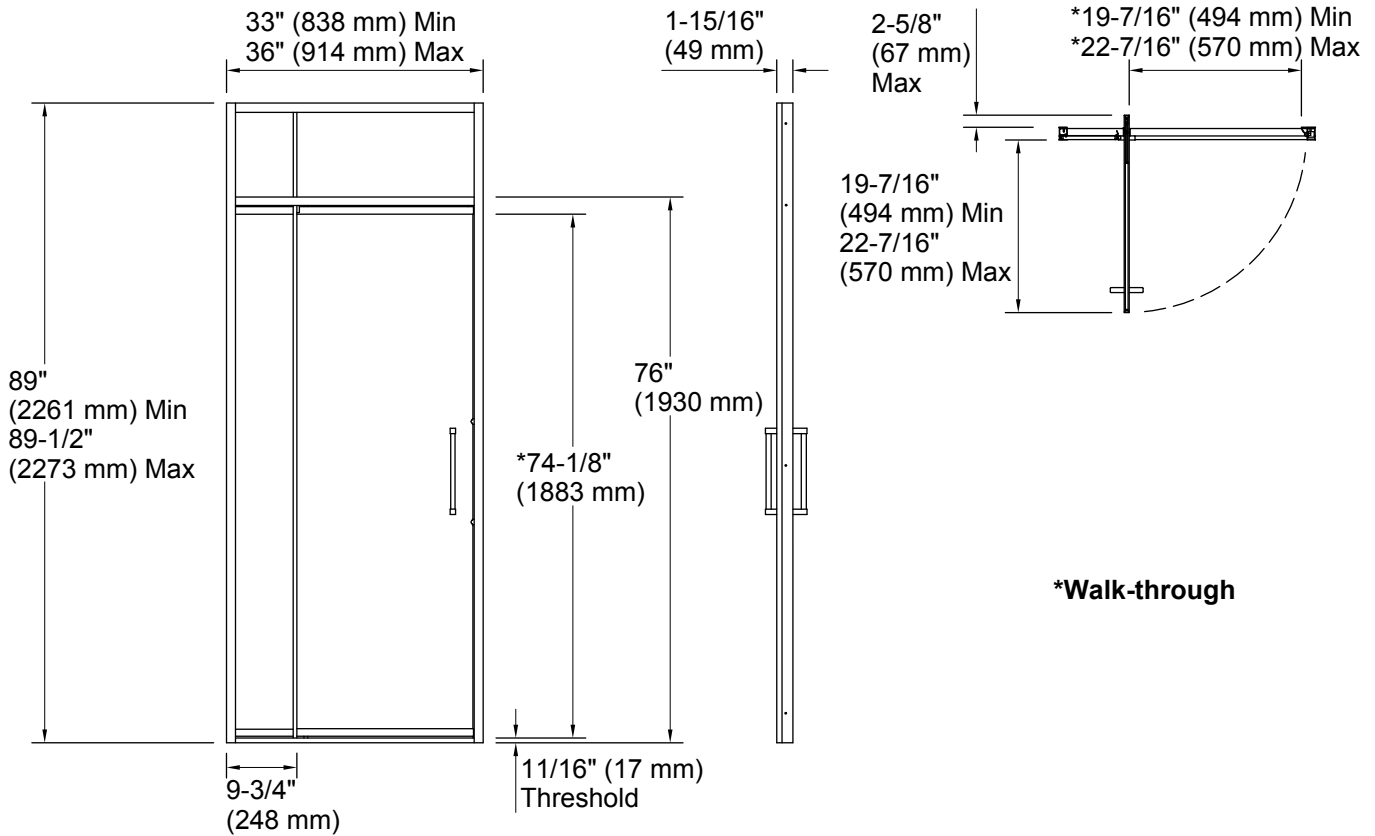

Technology

- Semi-frameless, 3/8-inch-thick Crystal Clear tempered glass.
- Includes sliding steam transom.
- Inside and outside solid 12-inch handles.
- CleanCoat® nanotechnology helps prevent bacteria, mildew and water stains on your glass, making it easy to clean and looking new.
- Adjustable framing system simplifies installation for out-of-plumb shower openings.
- Can be installed to open to the left or right.

Code	Description
------	-------------

L Crystal Clear

Technical Information

All product dimensions are nominal.

Installation type: For shower base installation

Opening style: Pivot

Opening Width - Min: 33" (838 mm)

Opening Width - Max: 36" (914 mm)

Walk-through - Min: 19-7/16" (494 mm)

Walk-through - Max: 22-7/16" (570 mm)

Glass thickness: 3/8" (10 mm)

Glass coating: CleanCoat®

Notes

Install this product according to the installation guide.

Recommended two person installation.

The vertical opening should be a minimum of 90-1/8" (2289 mm) to allow for installation clearance.