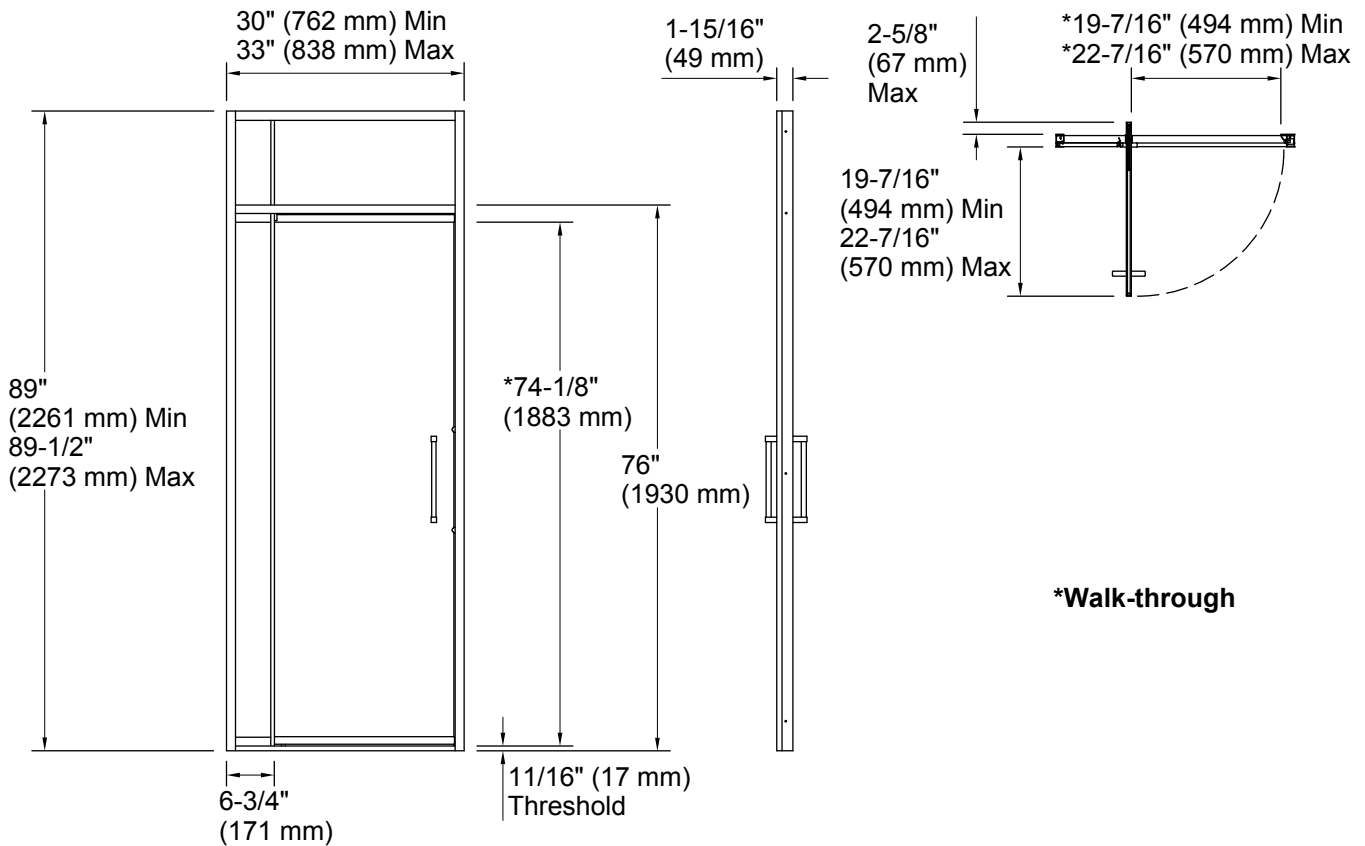

### Technical Information

All product dimensions are nominal.

Installation type: For shower base installation

Opening style: Pivot

Opening Width - Min: 30" (762 mm)

Opening Width - Max: 33" (838 mm)

Walk-through - Min: 19-7/16" (494 mm)

Walk-through - Max: 22-7/16" (570 mm)

Glass thickness: 3/8" (10 mm)

Glass coating: CleanCoat®

### Notes

Install this product according to the installation guide.

Recommended two person installation.

The vertical opening should be a minimum of 90-1/8" (2289 mm) to allow for installation clearance.