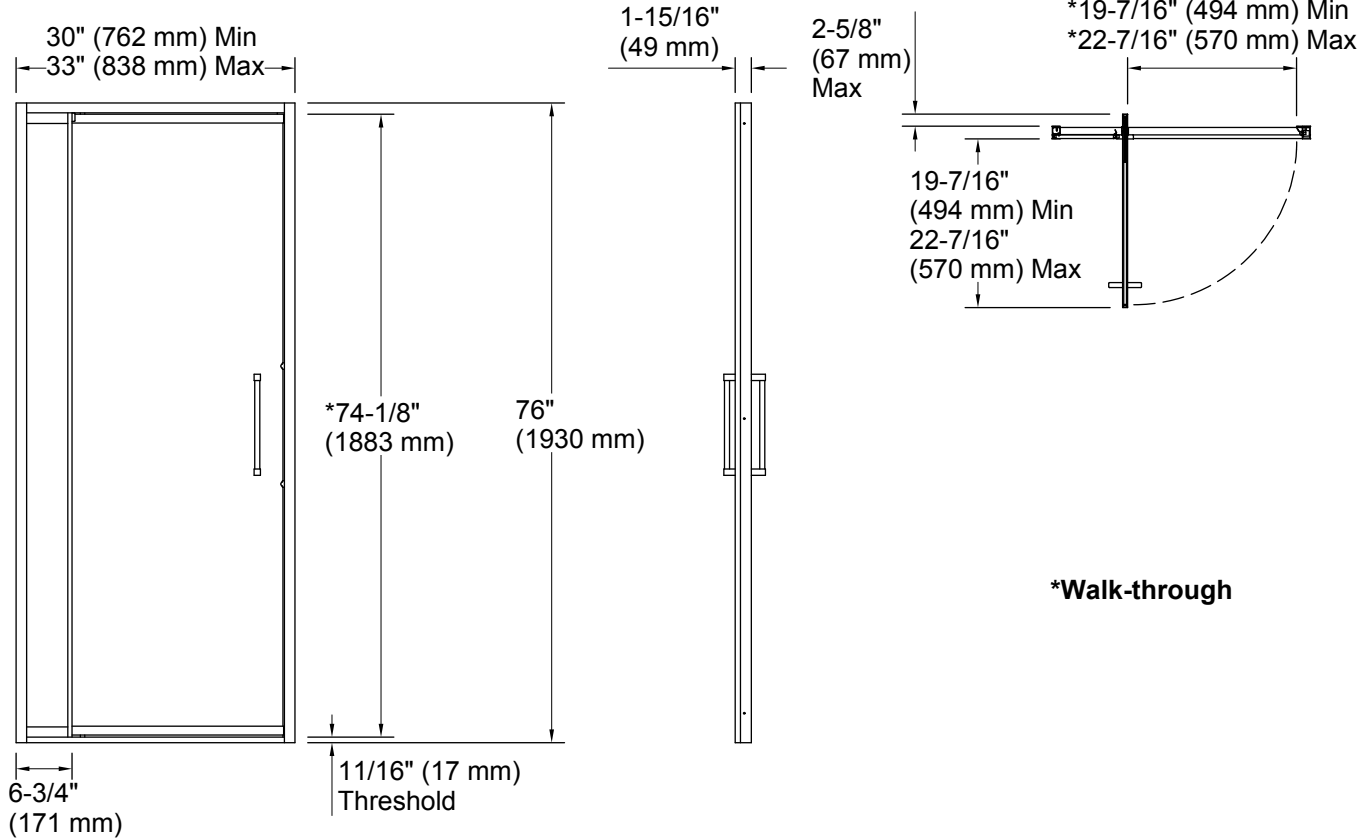

### Technology

- Semi-frameless, 3/8-inch-thick Crystal Clear tempered glass.
- Inside and outside solid 12-inch handles.
- CleanCoat® nanotechnology helps prevent bacteria, mildew and water stains on your glass, making it easy to clean and looking new.
- Adjustable framing system simplifies installation for out-of-plumb shower openings.
- Can be installed to open to the left or right.

### Technical Information

All product dimensions are nominal.

|                      |                              |
|----------------------|------------------------------|
| Installation type:   | For shower base installation |
| Opening style:       | Pivot                        |
| Opening Width - Min: | 30" (762 mm)                 |
| Opening Width - Max: | 33" (838 mm)                 |
| Walk-through - Min:  | 19-7/16" (494 mm)            |
| Walk-through - Max:  | 22-7/16" (570 mm)            |
| Glass thickness:     | 3/8" (10 mm)                 |
| Glass coating:       | CleanCoat®                   |

### Notes

Install this product according to the installation guide.

Recommended two person installation.

The vertical opening should be a minimum of 76-5/8" (1946 mm) to allow for installation clearance.