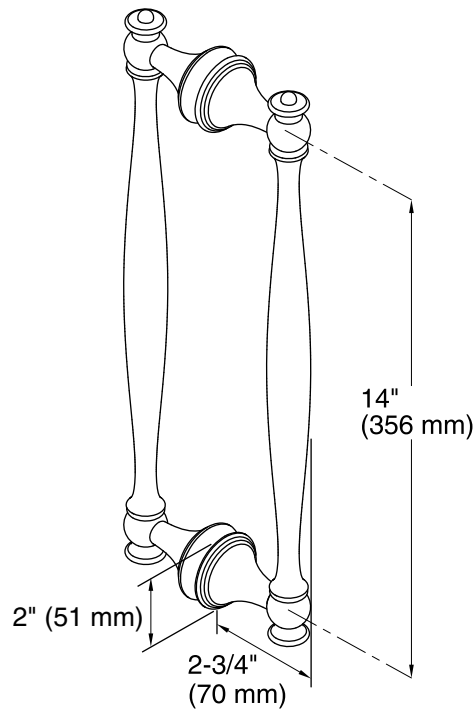

Technical Information

All product dimensions are nominal.

Material: Brass

Notes

Install this product according to the installation guide.

This handle is designed to be paired with the Heavy Glass Pivot shower doors. For custom installations, Ø 1/2" holes are required at the dimensions shown.